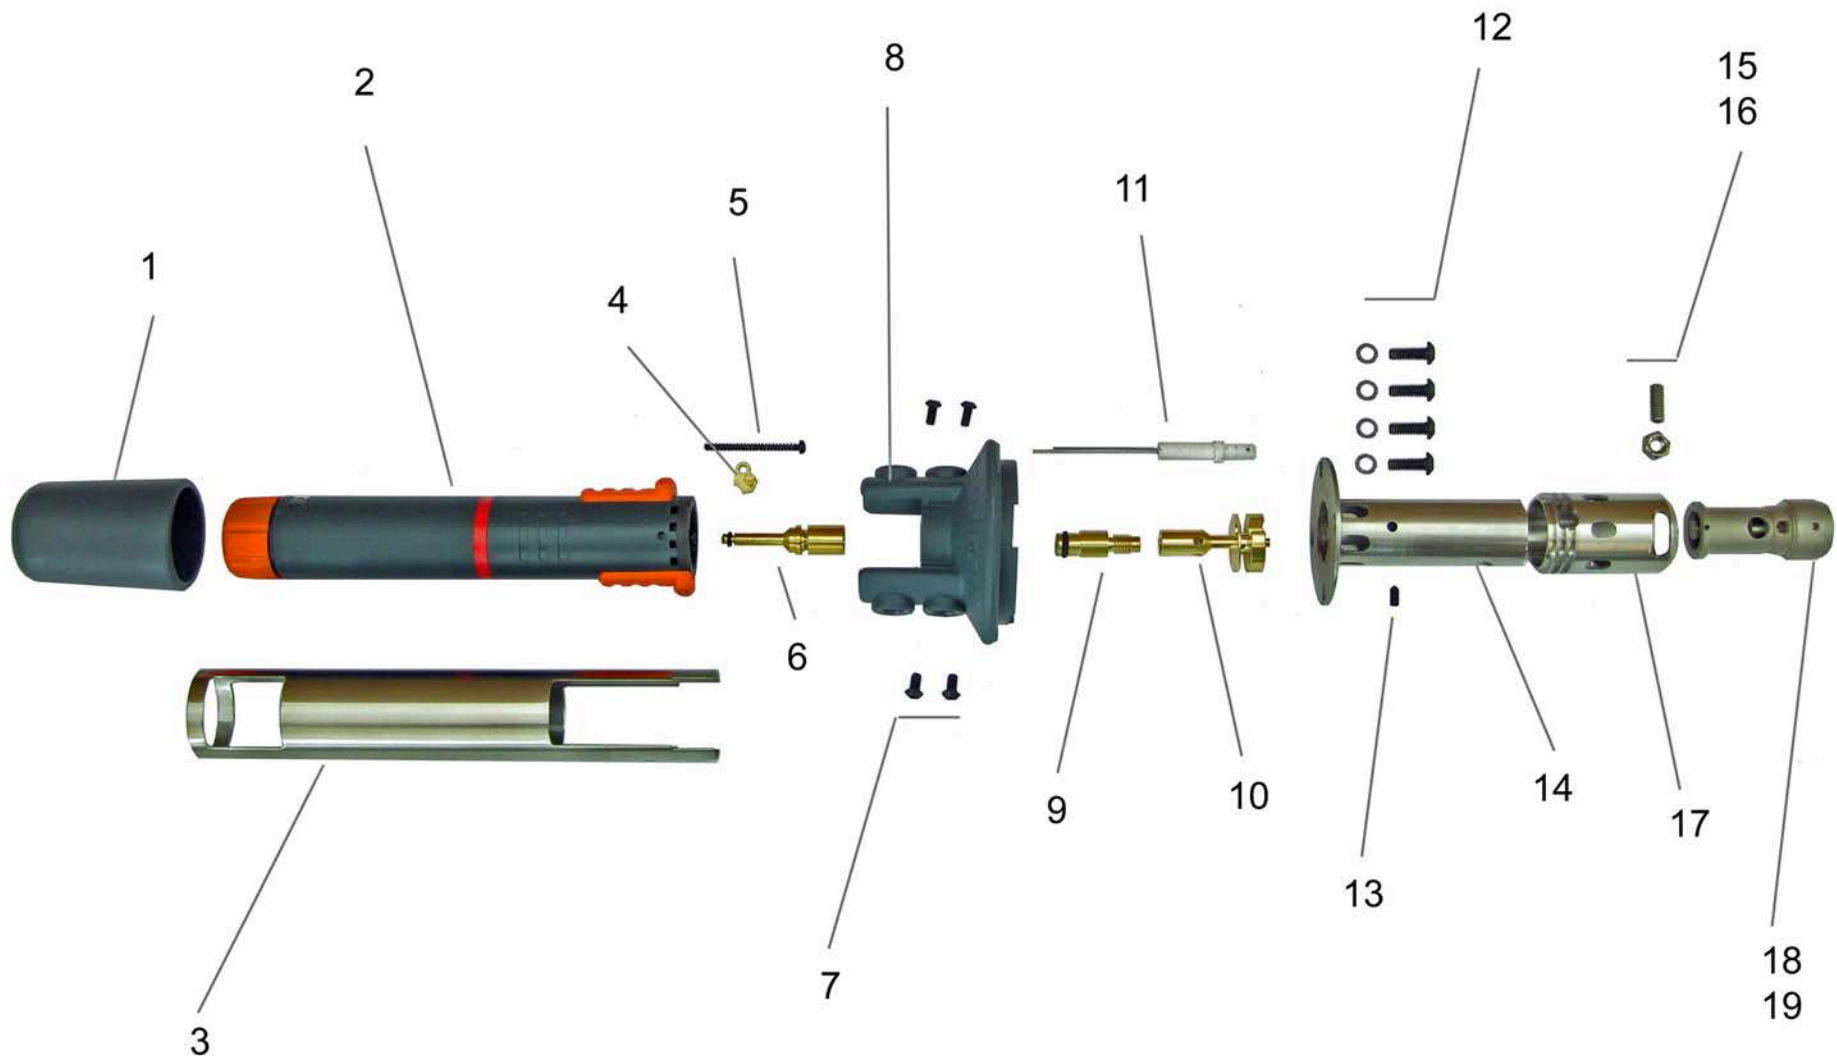

PORTASOL III exploded view

- #1 00-910 Protective cap
- #2 00-911 Cartridge
- #3 00-912 Metal sleeve
- #4 00-913 Cartridge nozzle holder
- #5 00-914 Cartridge nozzle screw

- #6 00-915 Cartridge nozzle
- #7 00-916 (4) guard screws
- #8 00-917 Guard
- #9 00-918 Jet assembly
- #10 00-919 Venturi assembly

- #11 00-920 Ignition ceramic assembly
- #12 00-921 (4) Front end screws
- #13 00-922 Grub allen screw
- #14 00-923 Front end
- #15 00-924 Rotating cover allen screw

- #16 00-925 Rotating cover hex nut
- #17 00-926 Rotating cover
- #18 00-927 Tip, small 5/8"
- #19 00-928 Tip, medium 3/4"