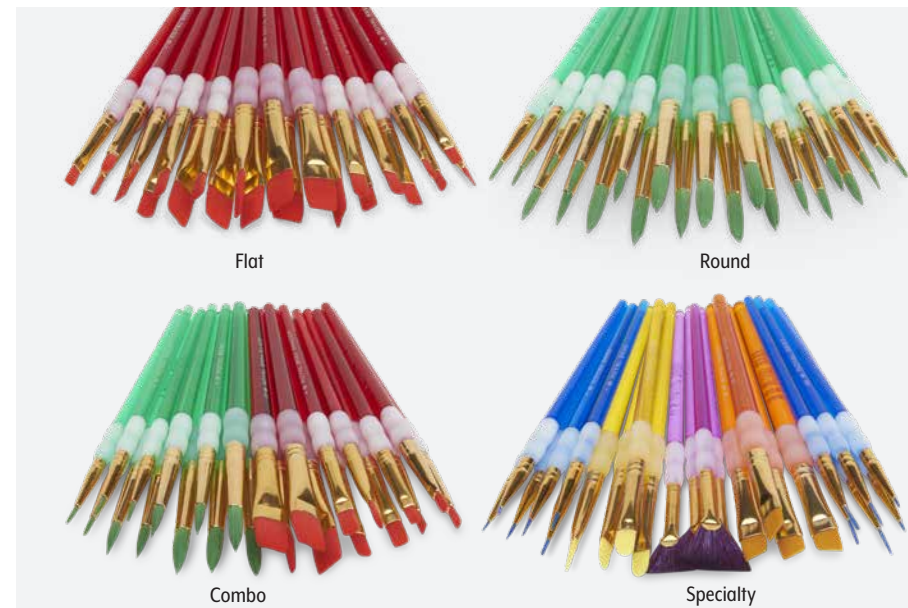

Royal Brush® Big Kid's Choice™ Value Sets
Acrylic handles and taklon hair stands up to repetitive use. Rubber grippers show where to properly hold the brush. Sets of 24.

Flat Value Set. 8 each of sizes 4, 8, and 5/8". 9742722 – $22.95	Round Value Set. 8 each of sizes 2, 6, and 10. 9742723 – $22.95
Combo Value Set. 4 rounds each of sizes 2, 6, and 8; 4 flats each of sizes 4, 8, and 5/8". 9742724 – $22.95	Specialty Value Set. 4 each of size 2/0 fan, size 10/0 liner, sizes 10/0 and 1 detail, size 3/8" angular, and size 6 filbert. 9742725 – $22.95