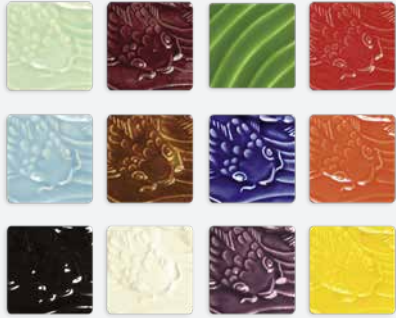

AMACO® Lead-Free Low-Fire Glaze K-6 Class Sampler Pack
Pack of 12 includes 1 pint each of true black, clear transparent, dark blue, light blue, freckled brown, light green, chrome green, maroon, purple, brilliant red, brilliant yellow, and fire orange. Low fire Cone 05. Lead free and nontoxic.
9724764 – $245.95