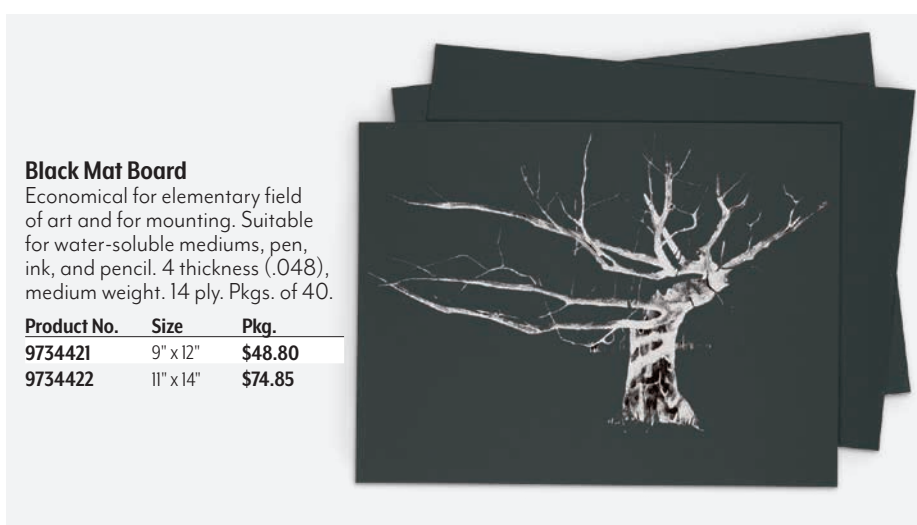

Black Mat Board

Economical for elementary field of art and for mounting. Suitable for water-soluble mediums, pen, ink, and pencil. 4 thickness (.048), medium weight. 14 ply. Pkgs. of 40.

Product No.	Size	Pkg.
9734421	9" x 12"	$48.80
9734422	11" x 14"	$74.85