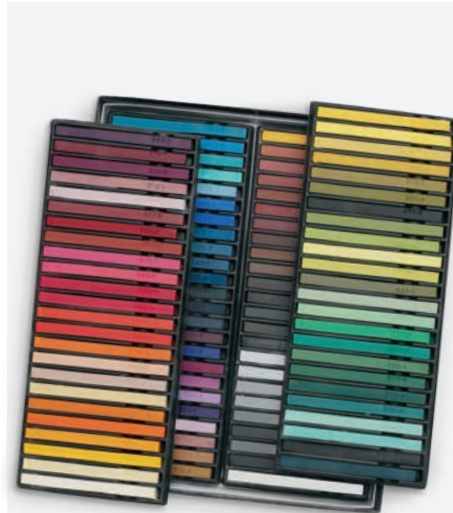

PRISMACOLOR® NUPASTELS® - Box of 96

Rich, creamy texture for easy blending and shading. Stronger than traditional soft pastels — less breakage and easier to clean-up. Ideal for illustration or tightly rendered drawings.

6100286 – $111.30