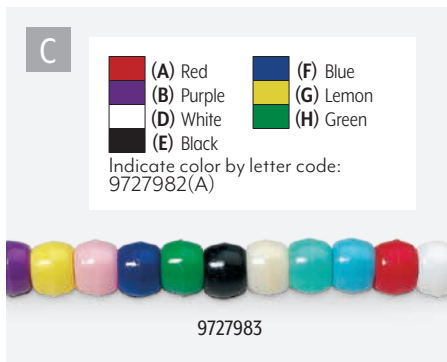

C. Pony Beads
Pony beads in a variety of opaque colors. 6 mm x 9 mm. Pkg. of 1,000. **CHOKING HAZARD (I).** Not for under 3 yrs.
9727982 – $5.75

Multicolored Opaque. Pkg. of 1,000. **CHOKING HAZARD (I).** Not for under 3 yrs.
9727983 – $6.10

D. Pony Beads
Each large-hole bead is 6 mm x 9 mm. **CHOKING HAZARD (I).** Not for under 3 yrs.
Translucent. Pkg. of 1,000.
9714995 – $6.65