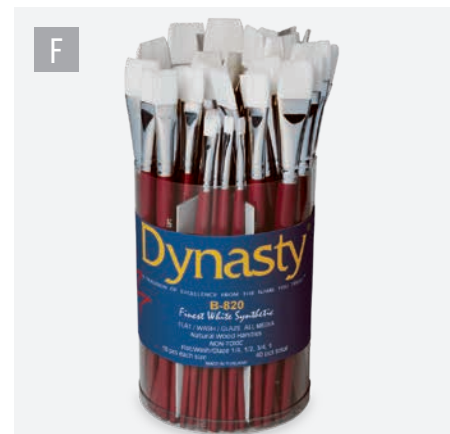

**9719317 – \$101.05**

**H. Round Brushes.** 24 each of sizes 1, 3, 5, 6, 8, and 10.

**9719318 – \$101.05**

**I. Shader Brushes.** 24 each of sizes 2, 4, 6, 8, 10, and 12.

**9719319 – \$101.05**

**B-200 Dynasty® Fine White Bristle**  
Full-size, quality brushes with metal ferrules. Use with acrylic or oil paints. Set of 72 includes 12 flats each in sizes 2, 4 and 6; and 12 rounds each in sizes 1, 3 and 5.  
9708328 — \$63.00

**B-800 Dynasty® Watercolor Assortment - 120 Brushes**  
Finest white synthetic bristles and natural wood short handles. Contains 24 brushes each of round sizes 0, 2, 4, 6, and 8.  
9717898 — \$268.95