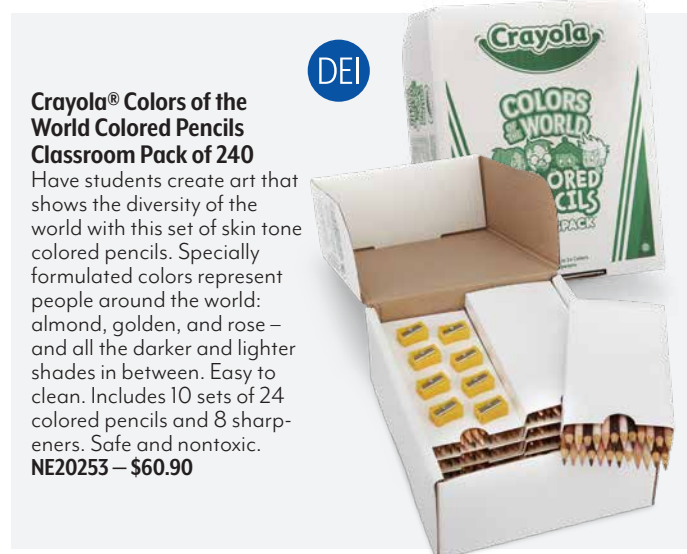

**Set of 288.** 24 each of 12 colors.

9736643 – \$296.00

**Set of 576.** 24 each of 24 colors.

9736644 – \$593.75

**ONLY AT NASCO**

**Nasco Colored Pencils – Classpack of 250**

**Gr. K+** Good quality, great value and versatile. Smooth drawing with no-mess. Blending capabilities help students learn about tonal gradations or create new hues or tones.

NE20109 – \$40.15

*Double-ended skin tone pencils*

**DEI**

**Faber-Castell® Children of the World Colored Pencil School Pack**

**Gr. K-12** Highly pigmented lead, smooth color laydown. The unique, double-ended skin tone pencils allow for all children to find their likeness. Includes 20 sets of the 15-pencil sets (12 colored pencils plus 3 bi-color skin tone pencils) and 12 pencil sharpeners. All pencils have triangular, ergonomic shape.

9742871 – \$92.85

**DEI**

**Crayola® Colors of the World Colored Pencils Classroom Pack of 240**

Have students create art that shows the diversity of the world with this set of skin tone colored pencils. Specially formulated colors represent people around the world: almond, golden, and rose – and all the darker and lighter shades in between. Easy to clean. Includes 10 sets of 24 colored pencils and 8 sharpeners. Safe and nontoxic.