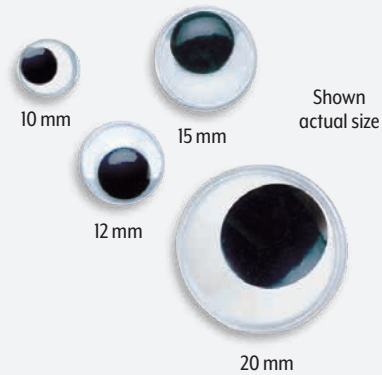

Paste-On Wiggle Eyes

Black pupil on white background. Can be pasted or cemented to project.

Wiggle Eye Assortment. Pkg. of 100 assorted sizes including 15 mm, 12 mm, 10 mm, and 7 mm.
9708262 — $3.20

Jumbo Wiggle Eye Assortment. Pkg. of 100 includes 10 pieces each of 35 mm and 40 mm, and 40 pieces each of 28 mm and 30 mm.
9710600 — $19.40