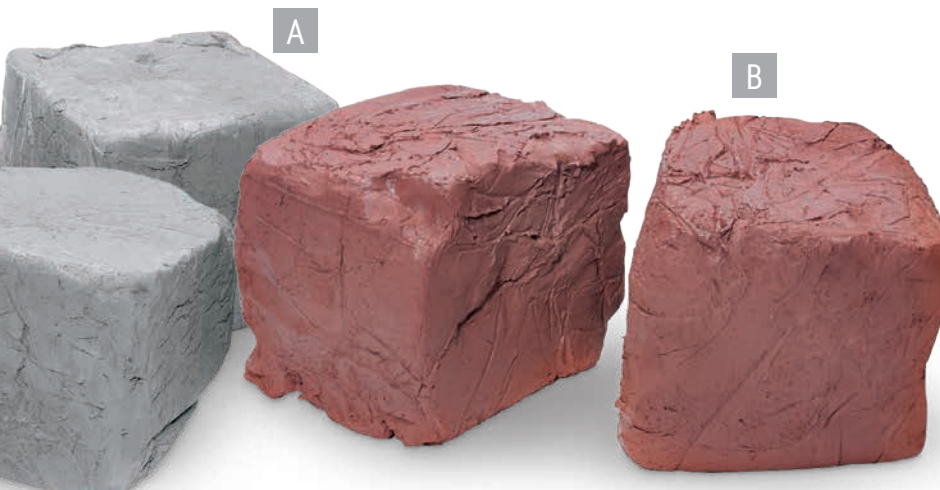

Pepy Plastilina Modeling Clay

This premium nondrying modeling clay is endlessly reusable! The vegetable-based formula holds exceptional detail and doesn't stain like traditional oil-based clays. Bars weigh 1.4 oz. and are sold in packages of 24.

- NE20408 White
- NE20409 Yellow
- NE20410 Orange
- NE20411 Red
- NE20412 Pink
- NE20413 Purple
- Each — $22.30
- NE20414 Light blue
- NE20415 Dark blue
- NE20416 Light green
- NE20417 Dark green
- NE20418 Brown
- NE20419 Black

Pepy Plastilina Modeling Clay Sets

This premium nondrying modeling clay is endlessly reusable! The vegetable-based formula holds exceptional detail and doesn't stain like traditional oil-based clays. Set of 24 includes two 1.4 oz. bars of the following 12 colors: black, blue, brown, green, light blue, light green, orange, pink, red, violet, white, and yellow.

NE20406 — $22.30

AMACO® Magic Mud® Multi-Project Pack

Get the experience of real clay and choose to air dry or fire. Nontoxic, non-staining, air-dry natural clay is fun to use and reusable. Air-dried objects can be turned back into mud by breaking into smaller pieces and adding water. Can also be fired in a kiln. Includes 25 lbs. of soft clay, 8" wire clay cutter, and project guide. Nontoxic. Allow extra delivery time.

SB40294 — $43.95

AMACO® Stonex® Self-Hardening Clay

Pale white, self-hardening clay formulated for hand building, wheel throwing, and sculpting techniques. Modeled objects are permanent without firing. Clay is moist, ready to use, and can be softened more by adding water. Dries hard but is not waterproof. Can be painted when completely air dried. Nontoxic. 25-lb. Box. Allow extra delivery time.

9740681 — $59.95

Crayola® Air Dry Modeling Clay