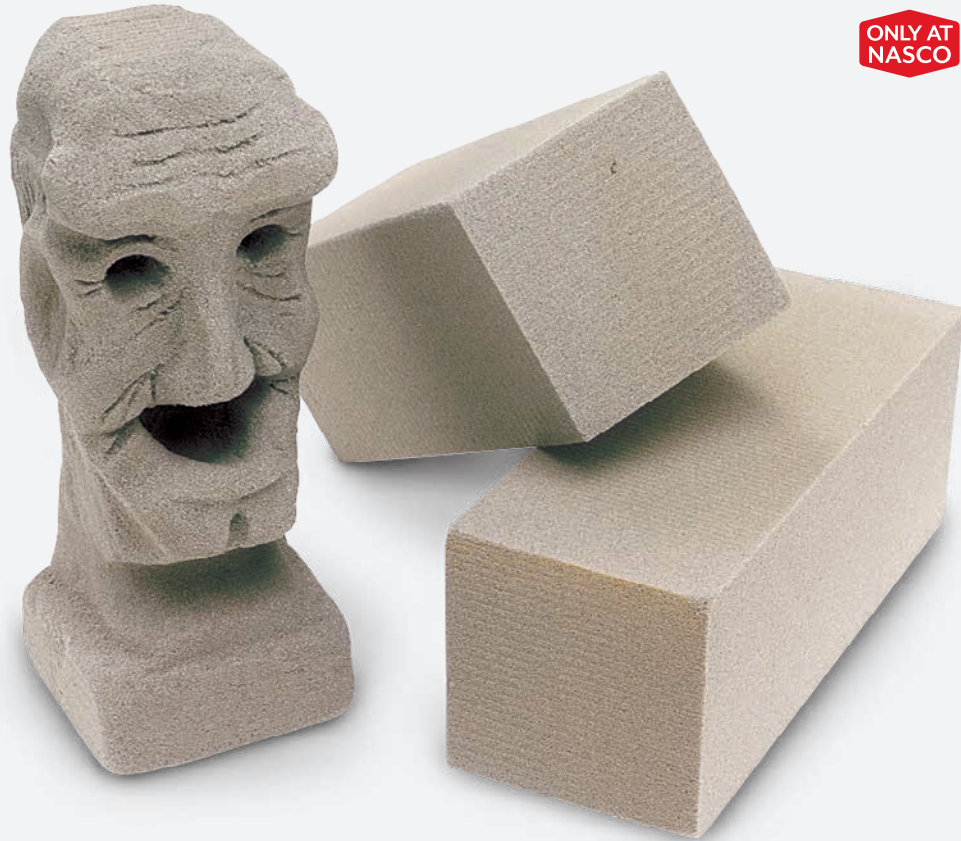

Classroom pack lets your whole group create foam carvings for less

ONLY AT NASCO

Nasco Foam for Carving

Art-grade, rigid urethane foam is lightweight, easy to handle. Work with knife, plaster modeling tools, serrated plastic knives, or sandpaper. Won't spill or crack. Pieces bond together readily. Brown. May be painted or lacquered. Case of 40, 3" x 8" x 3". **9730889 – $100.00**