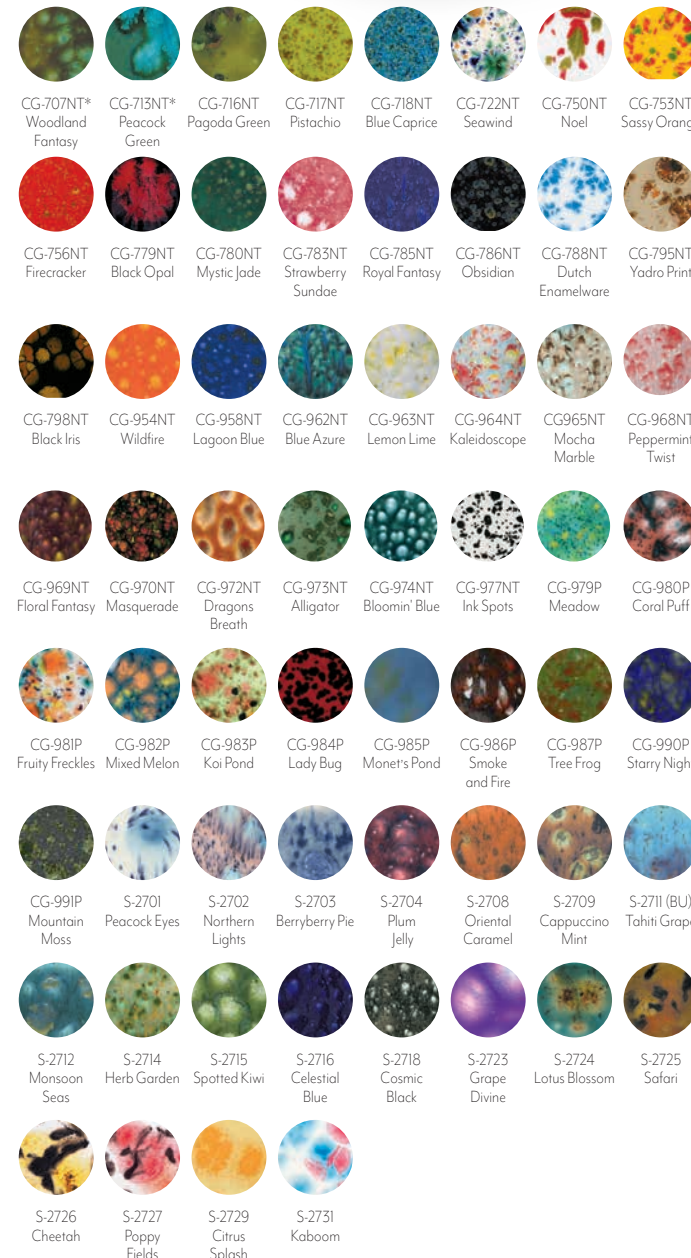

Mayco® Jungle Gem™ Glaze Collection
Contains granules of contrasting glazes that spread out during firing and create bursts of color. Fire to shelf Cone 06, or to shelf Cone 05 if more flow is desired. Not suitable for dinnerware due to surface characteristics. Pint jars.
Pint Set #1. Set of 12 includes 1 pint each of blue azure, blue caprice, sassy orange, firecracker, mystic jade, royal fantasy, black iris, pistachio, kaleidoscope, mocha marble, floral fantasy, and masquerade.
9730597 – $220.25
Pint Set #2. Set of 12 includes 1 pint each of peacock eyes, northern lights, plum jelly, oriental caramel, cappuccino mint, Tahiti grape, monsoon seas, herb garden, spotted kiwi, lotus blossom, safari, and citrus splash.
9730599 – $220.00
Pint Set #3. Set of 6 includes 1 pint each of sassy orange, firecracker, blue caprice, mystic jade, lagoon blue, and black iris.
9737892 – $93.85
Pint Set #4. Set of 6 includes 1 pint each of bloomin' blue, yadro print, strawberry sundae, royal fantasy, obsidian, and black opal.
9737893 – $93.85
Pint Set #5. Set of 6 includes 1 pint each of wildfire, kaleidoscope, pistachio, blue azure, floral fantasy, and masquerade.
9737890 – $93.85
Pint Set #6. Set of 6 includes 1 pint each of northern lights, cappuccino mint, monsoon seas, herb garden, celestial blue, and poppy fields.
9737891 – $93.85
Pint Set #7. Set of 6 includes 1 pint each of peacock eyes, plum jelly, oriental caramel, Tahiti grape, herb garden, and safari.
9737894 – $93.85