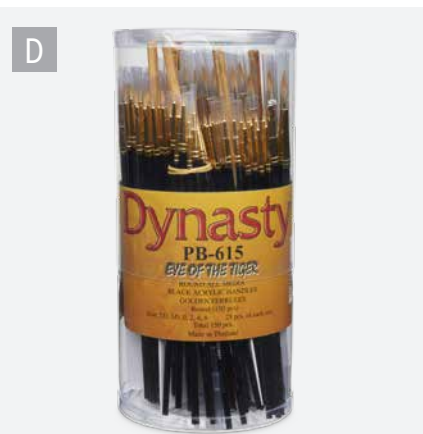

**9719317 – \$101.05**

**H. Round Brushes.** 24 each of sizes 1, 3, 5, 6, 8, and 10.

**9719318 – \$101.05**

**I. Shader Brushes.** 24 each of sizes 2, 4, 6, 8, 10, and 12.

**9719319 – \$101.05**

**B-200 Dynasty® Fine White Bristle**  
Full-size, quality brushes with metal ferrules. Use with acrylic or oil paints. Set of 72 includes 12 flats each in sizes 2, 4 and 6; and 12 rounds each in sizes 1, 3 and 5.  
9708328 — \$63.00

**B-800 Dynasty® Watercolor Assortment - 120 Brushes**  
Finest white synthetic bristles and natural wood short handles. Contains 24 brushes each of round sizes 0, 2, 4, 6, and 8.  
9717898 — \$268.95