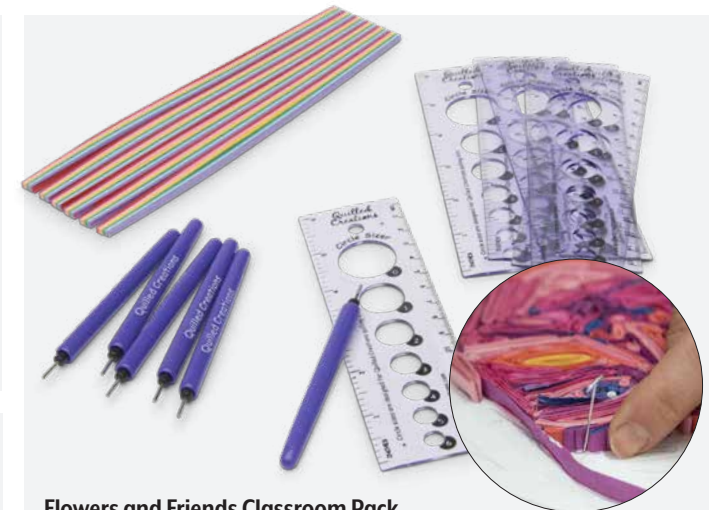

Flowers and Friends Classroom Pack

The perfect kit to introduce students to quilling. Contains enough paper to make flowers, butterflies, hearts, and dragonflies. Teaching kit includes 6 sets of instructions, 6 sets of quilling paper, 6 slotted tools, and 6 circle sizer rulers. 9742364 — $41.65