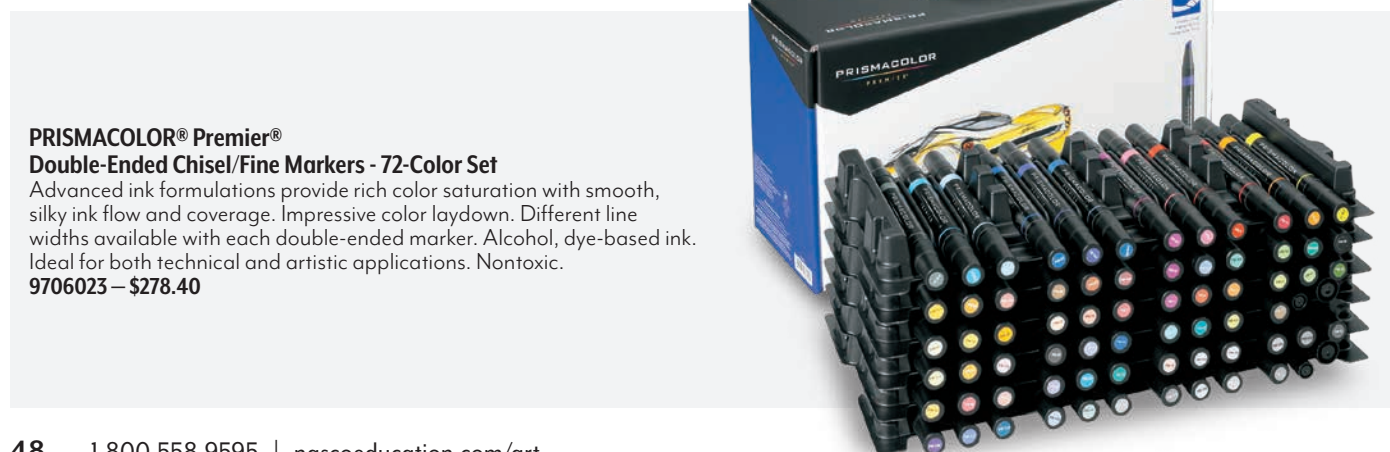

9742154 – \$100.80

**Pack of 115.** Includes 40 fine-point, 42 ultra-fine-point, 8 chisel-tip, and 12 twin-tip markers in original colors; 5 neon markers; and 8 metallic markers.

9742155 – \$172.15

**Azure™ Alcohol Marker Basic Color Classpack**  
Show your students how to create vibrant artwork with alcohol markers. Dual tips enable them to lay down a variety of line marks, cover large areas, and create fine details. The included blending pen offers professional blending results without adding more color. Set includes 6 sets of 13 markers.  
**NE20313 — \$135.00**

**Royal Brush® Azure™ Marker Set of 80**  
Get professional results with these double-ended alcohol markers. Use the broad tip for large areas and fine tip for details. They're fully blendable, fast drying, and offer streak-free coverage and smooth line work. Set of 80 includes 78 vibrant colors and 2 colorless blenders.  
**NE20498 — \$95.16**

**Royal Brush® Azure™ Professional Artist Alcohol Marker Set of 40**  
Affordable, curated color set offers virtually limitless options for alcohol color painting and drawing. Each marker has both a fine and broad nib tip and a triangular barrel. Smooth color laydown with easy blending.  
**NE20017 — \$60.20**