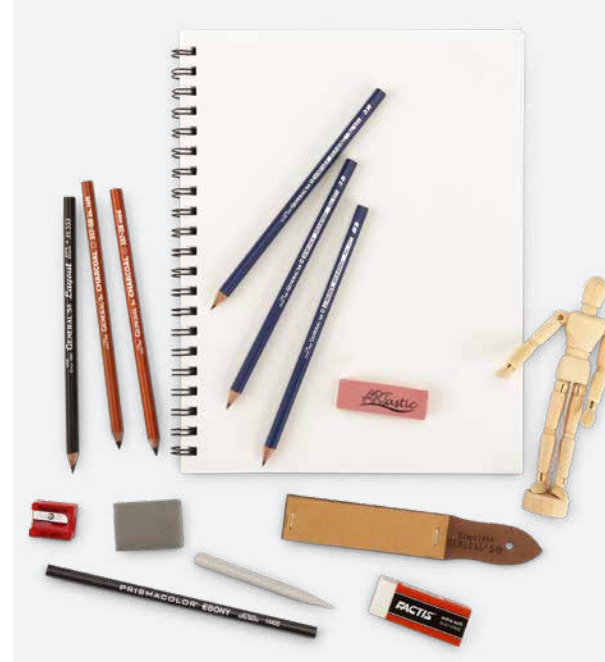

Nasco Practice Sketchbooks
The teacher's choice for affordable sketchbooks. Great for quick sketches using pencil, pen, marker, or crayon. Plastic spiral prevents snags on clothing. 8½" x 11", 20 lb.

50 Sheets
9725807 – \$3.25 12+ \$3.05

Nasco Beginner Sketch Set
Includes ebony black pencil, 3 graphite drawing pencils (6B, B, and 2B), 2 charcoal pencils (6B extra soft and 2B medium), 1 Layout® pencil, paddle pointer, blending tortillon, Extra Soft™ White Magic vinyl eraser, kneaded eraser, Pink Pearl® eraser, 5½" manikin, 2 pencil sharpeners, and an 8½" x 11" sketchbook with 100 sheets. Set also includes ideas, exercises, and suggestions to expand art skills.
9724804 – \$19.95 12+ \$18.44