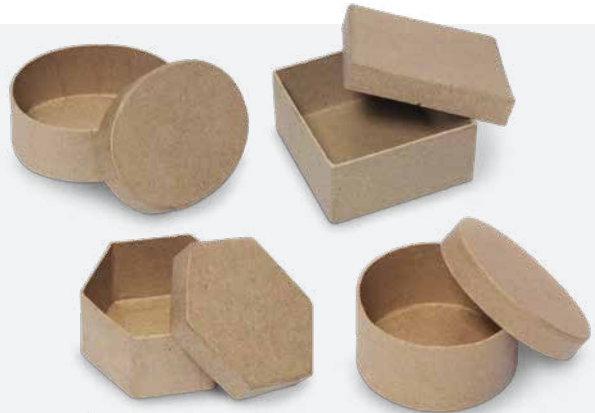

Papier-Mâché Boxes

Cast forms are easily decorated with acrylic paint. Durable yet lightweight.

1. 9714943 Mini Oval (3½" x 2½" x 1½")
   - 9714945 Square (2⅞" x 2⅞" x 1½")
   - 9714944 Mini Hexagon (2⅞" x 2⅞" x 1½")
   - 9714942 Mini Round (3" x 3" x 1½")
2. Each — $1.60 Mix 12+ $1.16

Papier-Mâché Shapes

- 2½" Ball
  9727999 — $1.80 12+ $1.52
- 4" x 4" Pot
  9728002 — $1.55 12+ $1.24

Papier-Mâché Boutique Tissue Box Cover

- 5" x 5" x 5½"
  9711886 — $6.00 6+ $4.87

Papier-Mâché Short-Necked Vase

Will accept most finishes. 9" x 7".

- 9711882 — $11.00 6+ $9.30

Paper Pulp Mask

May be painted and shel-lacked. 8½" x 6" x 1½".

- 9711113 — $2.35 12+ $2.03
- Classroom Set of 30
  9727039 — $46.55