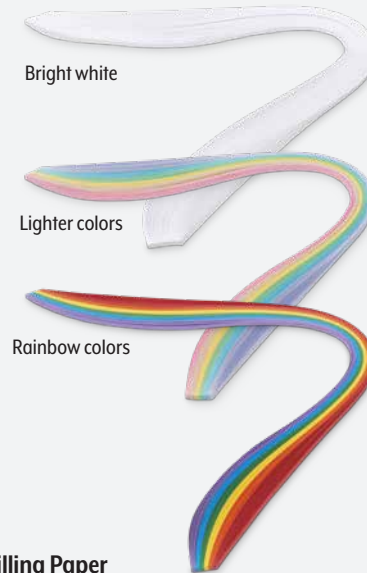

Quilling Paper

Resists fading. Archival safe. Lighter colors packages include pale pink, pale peach, pale yellow, mint green, light blue, and lilac. Rainbow colors packages include red, orange, yellow, green, blue, and purple. 17½"L.

Product No.	Color	Strips	Width	Pkg.
9742362	Bright White	100	⅛"	$3.20
9742360	Bright White	50	¼"	$2.40
9742361	Lighter Colors	100	⅛"	$3.20
9742359	Lighter Colors	100	¼"	$4.20
9742363	Rainbow Colors	100	⅛"	$3.20
9742358	Rainbow Colors	100	¼"	$4.20