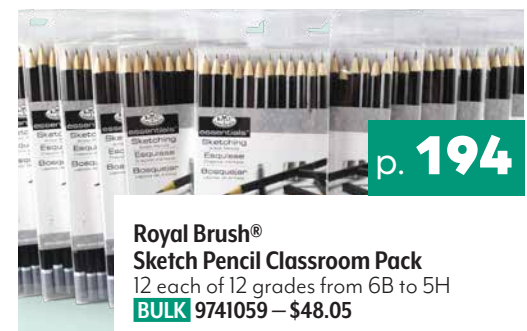

p. 194

Royal Brush® Sketch Pencil Classroom Pack
12 each of 12 grades from 6B to 5H
BULK 9741059 – $48.05