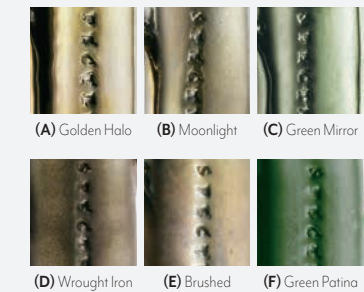

Spectrum® Low Fire Metallic Glazes

Fire in your kiln with any other low fire glaze to Cone 05. Lead free. Pint jars.
(A) Golden Halo (C) Green Mirror (E) Brushed Bronze
(B) Moonlight (D) Wrought Iron (F) Green Patina
Indicate color by letter code: 9737799(A)
9737799 — $24.50 Mix 6+ $22.42
Set of 6. Includes 1 of each color above.
9737798 — $130.00