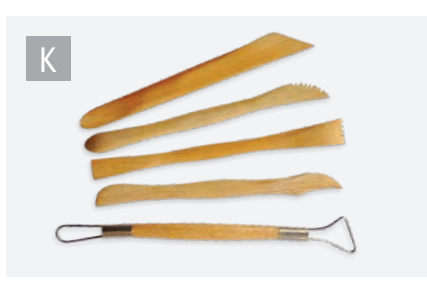

H. Xiem™ Mini Ribbon Sculpting Tools
Fine-tempered steel blades provide maximum strength. Aluminum and soft neon handles. 8"L. Set of 9 includes 3 each of green, red, and blue.
9738144 — $25.50

I. 8" Assorted Boxwood Modeling Tools
Handmade, fine-quality boxwood tools are used for shaping and finishing work, on and off the wheel. Set of 72.
BULK 9722072 — $65.25

J. Mini Clay Tools
For shaping and finishing work on and off the wheel. Metal tools have a textured handle for a sure grip. Set of 8 includes 5 boxwood tools and 3 aluminum metal wire ribbon tools.
9730555 — $20.75 6+ $17.79

K. Ceramic Tools
An economical set of the most widely used tools for modeling and shaping clay and plaster. Set of 5 includes four 6" boxwood tools and one 8" double-end wire tool.
9726581 — $13.95