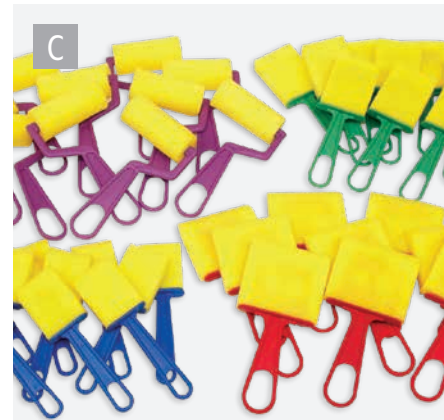

9724272 — \$150.15

Potter's Select™ Classroom Pack. 18 each of size 1, 3, 4, and 5 sable brushes.

9728893 — \$116.65

A. Daubers
Wood handles are easy for small hands to grip. Pack of 40 includes 10 daubers each of sizes 1/2", 3/4", 1", and 1 1/2".
BULK 9725536 — \$23.85