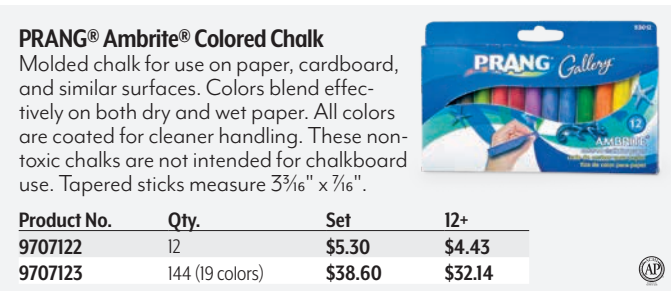

| Product No. | Qty. | Set | 12+ |
|-------------|------|---------|---------|
| 9711765 | 12 | \$8.50 | \$7.93 |
| 9703679 | 24 | \$13.25 | \$12.33 |

AP

PRANG® Ambrite® Colored Chalk

Molded chalk for use on paper, cardboard, and similar surfaces. Colors blend effectively on both dry and wet paper. All colors are coated for cleaner handling. These nontoxic chalks are not intended for chalkboard use. Tapered sticks measure 3 3/16" x 7/16".