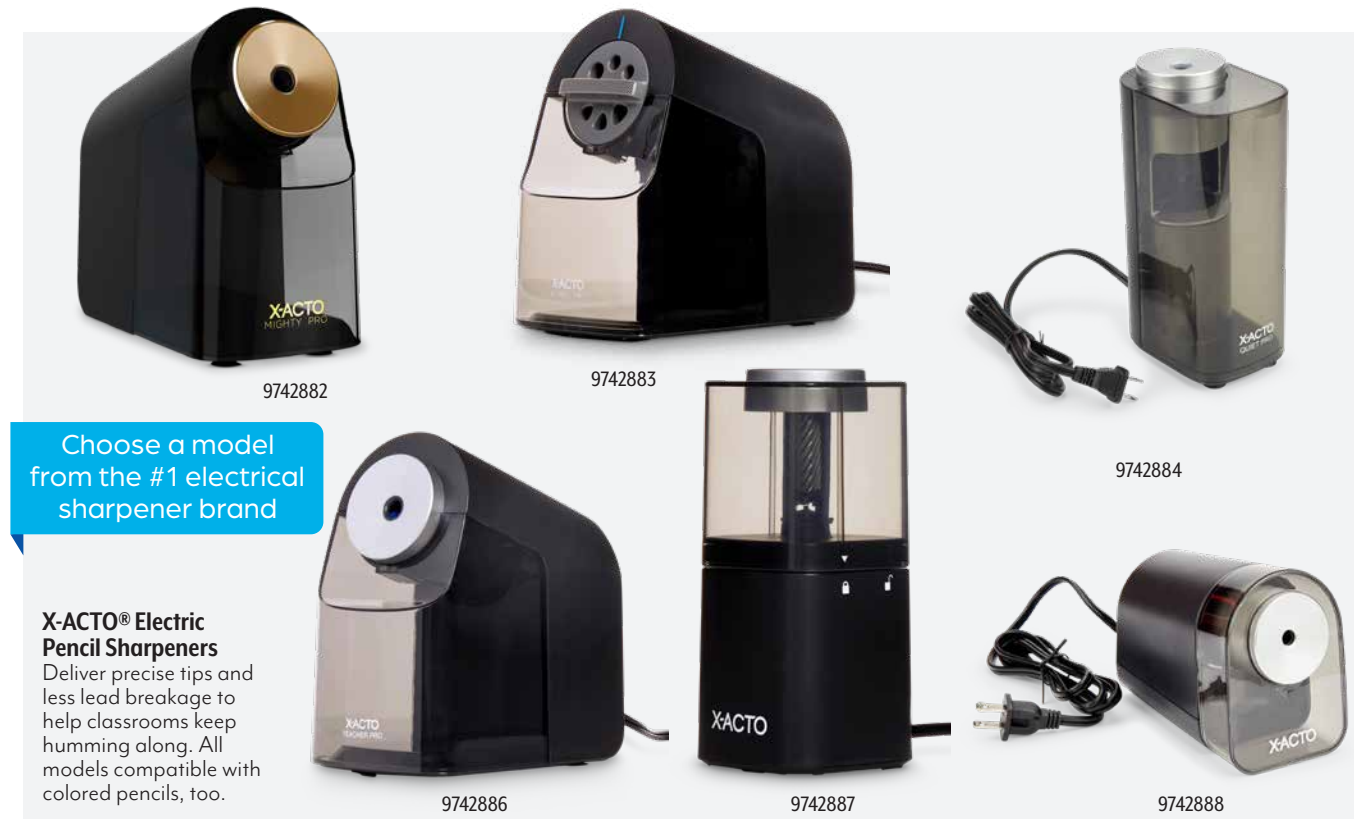

Choose a model
from the #1 electrical
sharpener brand

X-ACTO® Electric Pencil Sharpeners

Deliver precise tips and less lead breakage to help classrooms keep humming along. All models compatible with colored pencils, too.

X-ACTO® Mighty Pro™ Electric Pencil Sharpener. Top quality. Auto adjusts to pencil size. SmartStop® feature prevents oversharpener by automatically shutting off.
9742882 — $285.00

X-ACTO® School Pro™ Electric Pencil Sharpener. Ready for everyday use. Six holes. Fly-away cutter stops sharpening when pencil has reached its ideal sharpness.
9742883 — $75.15

X-ACTO® Quiet Pro™ Electric Pencil Sharpener. Decrease classroom disruption with this quiet model. SmartStop® feature prevents oversharpener by automatically shutting off.
9742884 — $129.30

X-ACTO® Mighty Mite® Electric Pencil Sharpener. Budget saver. One hole. Pencil Saver® feature prevents oversharpener to keep tips from breaking and frustration from setting in.
9742885 — $34.10

X-ACTO® Teacher Pro® Electric Pencil Sharpener. Heavy-duty for classroom use. Auto adjusts to pencil size. SmartStop® feature prevents oversharpener by automatically shutting off the motor.
9742886 — $91.05

X-ACTO® Powerhouse® Electric Pencil Sharpener. Great value. One hole. Pencil Saver® feature prevents oversharpener to keep tips from breaking.
9742887 — $52.55

X-ACTO® XLR™ Electric Pencil Sharpener. Small, but tough and affordable. Pencil Saver® feature prevents oversharpener to keep tips from breaking.
9742888 — $39.85

A. Bostitch® QuietSharp 6™ Classroom Electric Pencil Sharpener

Provides quiet and continuous use with thermal overload protection. Hardened steel helical cutters provide precision sharpening. Tip Saver Technology™ prevents oversharpener. Easy-turn, 6-size pencil selector dial. MagnaSafe™ safety switch shuts down motor when shavings tray is removed. Includes 6'L power cord. UL/CSA approved.

9726363 — $60.35 4+ $54.87

B. Bostitch® SuperPro 6™ Commercial Electric Pencil Sharpener

QuietSharp™ fan-cooled industrial motor for continuous and quiet use. Automatic thermal overload protection. Dual-hardened steel helical cutters provide fast and controlled precision sharpening. Tip Saver Technology™ prevents oversharpener. Features a one-hand, easy-turn, 6-size pencil selector dial. MagnaSafe™ tamper-proof safety switch shuts down motor when shavings tray is removed. Oversized, die-cast base with suction cup feet for added stability. Includes 6'L power cord. UL/CSA approved.

9726362 — $113.95 4+ $104.55

C. Super Pro™ Glow. Dual cutter cartridge provides more precise sharpening and features tool-free removal for quick and simple cleaning or replacement. Colored pencil compatible. Antimicrobial protected.

9735781 — $132.15

Replacement Cutter Cartridge
9735782 — $16.75