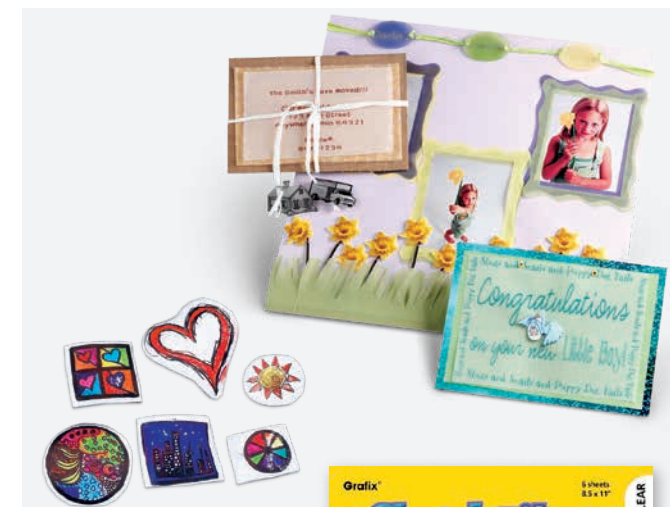

Ultra-shiny, super-reflective mirror boards bring richness to crafts, signs, and decorations

Mirror Board Circles
Reflective 5" mirror board is made from sturdy, flexible card stock that won't yellow or fade over time. Pkg. of 25. Acid and lignin free.
9730541 — $7.00 12+ $6.43

Hygloss® Silver Mirror Board
Ultra-shiny, super-reflective mirror board is great to use for faux mirrors. Acid and lignin free.
5" x 7". Pkg. of 25.
9727595 — $8.60
8½" x 11". Pkg. of 10.
9717551 — $11.95 3+ $10.90

Fadeless® Metallic Art Paper Sheets
Pkg. of 24 contains 4 each of 6 colors. 12" x 18". Acid free.
9716070 — $11.50

Metallic Foil Paper
Metallic paper for cutting, folding, pasting, signs, posters, and holiday and party decorations. Available in 10 brilliant assorted colors. Pkg. of 20, 8½" x 10".
9705773 — $7.75

Hygloss® Metallic Paper
Each sheet features a color on front and white on the reverse. Pkg. of 24, includes 3 each of gold, silver, red, blue, green, fuchsia, copper, and light blue. 8½" x 10".
9738055 — $7.75

Foil Paper Sheets
Foil paper with polished metal look will cut, fold, and paste. Adds sparkle to any project. Paint with transparent inks or acrylics for added effects. 3 each of 8 colors. Pkg. of 24, 20" x 26".
9704633 — $28.25

Embossed Foil Paper
Assorted colors and embossments. Pkg. of 30, 8½" x 10".
9710569 — $12.95

Add a bit of excitement to any lesson with these transparent sheets

Hygloss Cello Sheets
Gr. K+ Use to create beautiful stained glass, collage, or sun catcher projects. You can also use them to teach color mixing concepts. Includes 12 of each of red, yellow, green, and blue. 48 sheets, 12" x 12".
NE20041 — $8.95