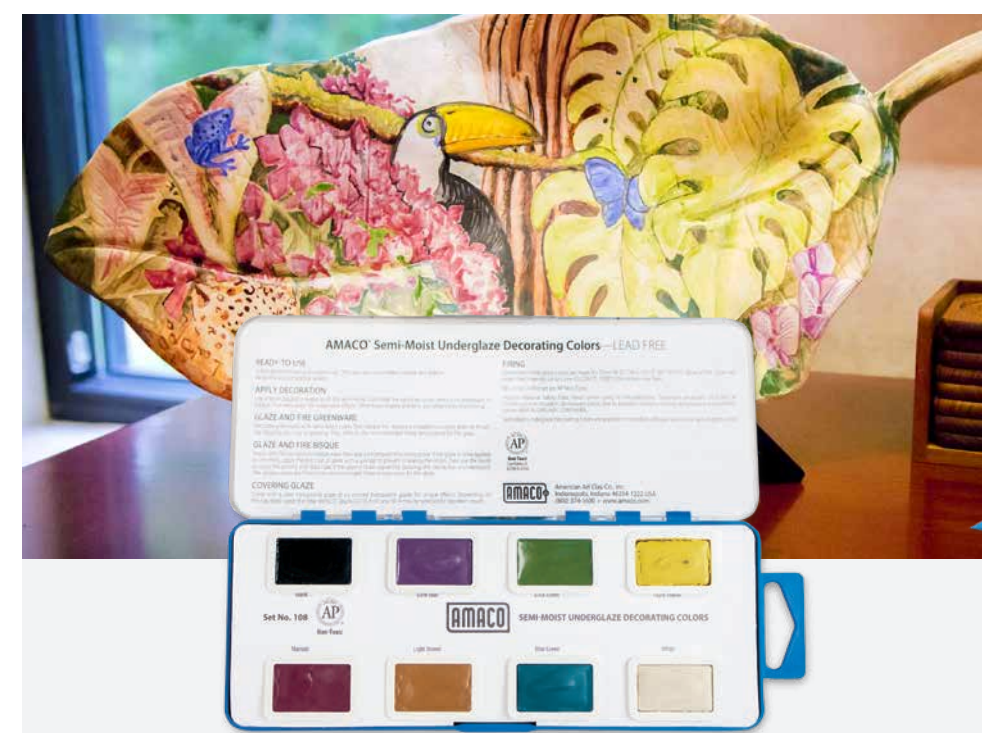

AMACO® Lead-Free Semi-Moist Underglazes
Opaque colors good for watercolor effects and fine detail. Paint three coats for opaque coverage. Further thinning with water gives transparent effect. Colors may be intermixed. Use on greenware or bisque. Colors are food safe when covered with a clear glaze, such as LG-10 or HF-9 fired to Cone 05 (1911° F). Sets of 8. Nontoxic.

Set No. 108. Maroon, light yellow, dark blue, black, blue green, dark green, light brown, and white. 9701422 – $43.50

Set No. 109. Turquoise, lilac, medium blue, pink, mahogany brown, bright yellow, warm green, and warm gray. 9701423 – $43.50

Set No. 110. Purple, orange, light blue, aqua, rose, peach, sun tan, and chartreuse. 9701424 – $43.50

Set No. 111. Electric blue, amethyst, violet, red, light red, salmon, real orange, and hunter green. 9715008 – $43.50

AMACO® Lead-Free Underglaze Decorating Pencils
For shading, fine-line drawing, or identification on clay projects. Apply underglaze pencil to bisqueware to create a variety of decorative designs. Not to be used on food or drink surfaces unless covered by a safe glaze. Black. Lead free. 9727253 – $16.25