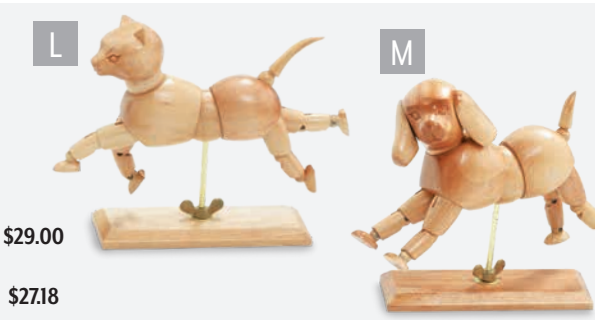

Cat and Dog Manikins

Articulated bodies and simple shapes make these great models for sketching. Natural wood finish. Adjustable. 6".

L. Cat 9722921 – $32.00 Mix 3+ $29.00

M. Dog 9722922 – $30.00 Mix 3+ $27.18