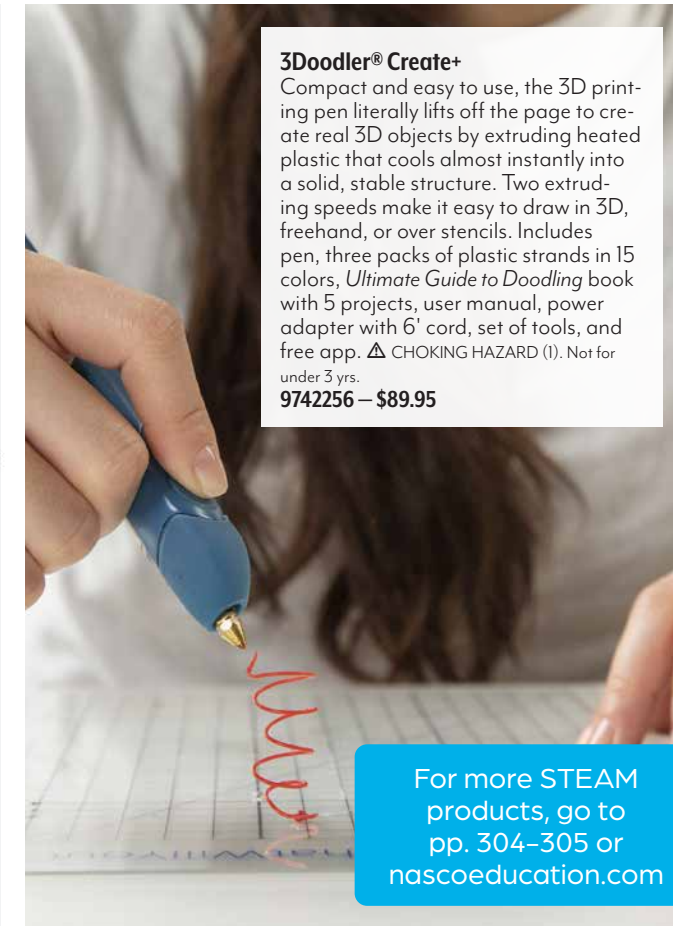

For more STEAM products, go to pp. 304-305 or nascoeducation.com

NEW

EXCLUDED FROM DISCOUNTS