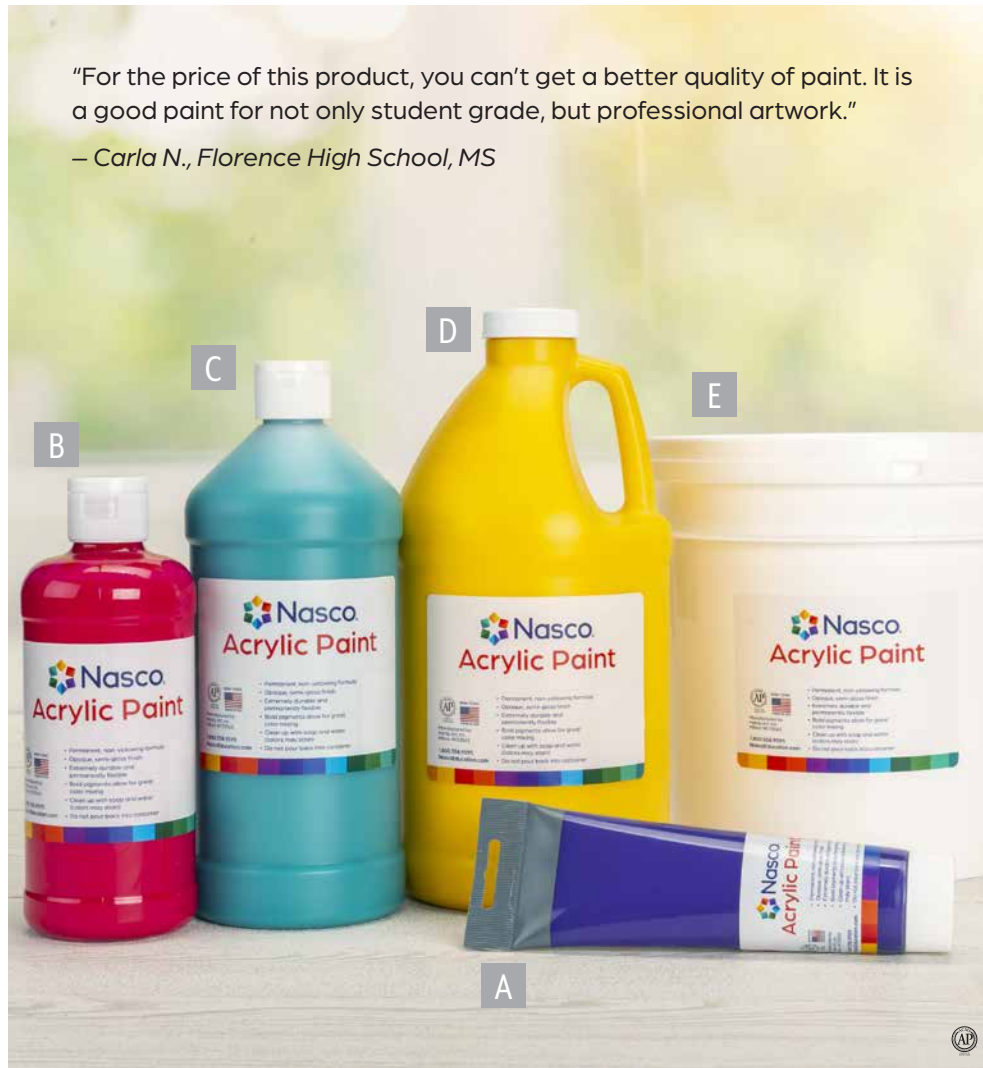

ONLY AT NASCO

Nasco Acrylic Paint

Nasco acrylic paints are available in practical 5-oz. clear plastic tubes, quarts, pints, ½ gallons, and gallons, and are 50% less expensive than other acrylic paints. All colors are nontoxic, nonyellowing, extremely durable, and permanently flexible.

“For the price of this product, you can’t get a better quality of paint. It is a good paint for not only student grade, but professional artwork.”

– Carla N., Florence High School, MS

- (A) Blockout White*†
- (B) Titanium White*†
- (C) Mars Black*†
- (D) Raw Umber*
- (E) Burnt Umber*†
- (F) Burnt Sienna*†
- (G) Venetian Red (Indian Red)
- (H) Deep Yellow*
- (J) Yellow Oxide*
- (K) Chrome Yellow (Acacia)*†
- (L) Chrome Orange*
- (M) Brite Red*†
- (N) Vermilion*
- (P) Phthalo Red*
- (Q) Magenta*
- (R) Violet*†
- (T) Ultramarine Blue*†
- (U) Phthalo Blue*†
- (V) Cobalt Blue*
- (W) Phthalo Green*†
- (X) Green Oxide*
- (Y) Light Green*†
- (Z) Raw Sienna*
- (AA) Primary Yellow*
- (AB) Primary Magenta*
- (AC) Primary Blue*
- (AE) Turquoise*

Indicate color by letter code: 9714718(A)

Individual	Product No.	Size	Each	Mix 4+	Mix 6+	Mix 12+	Mix 24+
A.	† 9714718	5-oz. Tube	$4.85	–	–	$4.57	–
B.	*9714719	Pint Bottle	$6.70	–	–	$6.10	–
C.	*9724894	Quart	$11.05	–	–	$10.56	–
D.	BULK 9714720	½-Gallon Jug	$18.75	–	$17.25	–	$16.07
E.	BULK *9715507	1-Gallon Pail	$35.85	$34.47	–	–	–

† Indicates available colors. * Indicates available colors. * Indicates available colors.

Pump for ½ Gallon
9725048 – $3.50

Set of 6, 5 oz. ●●●●●●
Titanium white, Mars black, chrome yellow, brite red, ultramarine blue, and phthalo green.
9724921 – $26.75

Set of 6, Pints. ●●●●●●
Titanium white, Mars black, chrome yellow, brite red, ultramarine blue, and phthalo green.
9715538 – $36.25

Set of 12, Pints. ●●●●●●●●●●●●●●
Mars black, titanium white, ultramarine blue, brite red, raw umber, chrome yellow, phthalo green, chrome orange, vermilion, violet, green oxide, and Venetian red.
BEST SELLER **BULK** 9100150 – $71.50

Set of 6, Quarts. ○●●●●●
Titanium white, Mars black, chrome yellow, brite red, ultramarine blue, and phthalo green.
9736645 – $61.50

Set of 12, Quarts. ○●●●●●●●●●●●●
Titanium white, Mars black, ultramarine blue, brite red, raw umber, chrome yellow, phthalo green, yellow oxide, vermilion, violet, green oxide, and Venetian red.
BULK 9736646 – $122.95

Set of 6, ½ Gallons. ○●●●●●
Titanium white, Mars black, brite red, phthalo green, phthalo blue, and chrome yellow.
Includes 6 pumps.
BULK 9712817 – $112.00

Set of 8, ½ Gallons. ○●●●●●●●
Mars black, titanium white, ultramarine blue, brite red, raw umber, chrome yellow, phthalo green, and chrome orange. Includes 8 pumps.
BEST SELLER **BULK** 9100149 – $156.80

ONLY AT NASCO