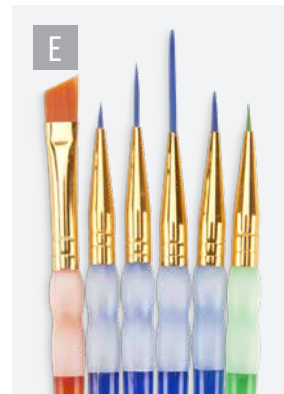

BULK Royal Brush® Classroom Value Packs

Individual brush sets include a brush drying storage rack.

Golden Taklon Flat Brushes. For acrylic, tempera, and watercolors. Set of 30 includes 5 each of sizes 2, 4, 6, 8, 10, and 12.

9742726 — $18.00 3+ $15.59

Golden Taklon Round Brushes. For acrylic, tempera, and watercolors. Set of 30 includes 5 each of sizes 1, 3, 6, 8, 10, and 12.

9742727 — $18.00 3+ $15.59

Golden Taklon Brush Combo. For acrylic, tempera, and watercolors. Set of 30 includes 5 each of sizes 3, 6, and 10 rounds and 4, 8, and 12 flats.

9727731 — $18.90

3+ $16.37

Soft Natural Hair Brushes.

For oil, acrylic, tempera, and watercolors. Includes 144 pieces in rounds size 1, 3, and 5.

9727738 — $18.45

3+ $15.98

A. Royal Brush® Big Kid's Choice™ Round and Flat Set

Brushes are designed with thick handles with soft rubber grips for easy use by small hands. Dyed synthetic hair matches the handle color allowing the brush type to be easily recognized at a glance. Short handle brushes consist of synthetic filament of multiple diameters, acrylic handles, and gold-anodized aluminum ferrules. Set of 4 includes flat size 12, wash size ¾", and round sizes 10 and 16.

9741810 — $7.25

B. Royal Brush® Wisp Variety Brushes

Brush heads come in a variety of shapes and sizes. Set of 3 contains a ¾" filbert, ¼" fan, and ¾" angle brush.

9730058 — $6.75 6+ $5.61

Royal Brush® Big Kid's Choice™ Mixed Brush Sets

C. Deluxe Angular Set. Includes ⅛", ¼", ⅜", ½", and ⅝" angulars.

9718888 — $7.85 6+ $7.28

D. Deluxe Round Set. Includes 10/0, 2, 4, 6, 8, and 10 rounds.

9718889 — $7.85 6+ $7.28

E. Deluxe Detail Set. Includes 1 and 10/0 liners; 1 and 10/0 scripts; 10/0 round; and ¼" angular.

9718890 — $7.85 6+ $7.28

F. Deluxe Beginner Set. Includes shader 6, liner 10/0, angular ¼", round 4, filbert 2, and glaze ⅝".