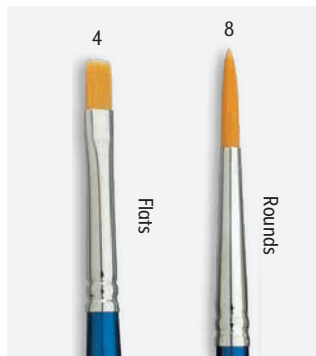

Brights

Product No.	Size	L	W	Each	12+	36+
4100248	2	17/64"	3/16"	$3.25	$3.05	$2.77
4100250	4	25/64"	15/64"	$3.95	$3.65	$3.37
4100251	6	25/64"	11/32"	$5.00	$4.65	$4.24
4100252	8	15/32"	11/32"	$5.75	$5.27	$4.79
4100253	10	1/2"	7/16"	$8.00	$7.33	$6.78

Set of 5 White Nylon Brights. Includes 1 each of sizes 2, 4, 6, 8, and 10.
9720557 — $20.75

Nasco Gold Taklon Brushes

Sets of 72 brushes made from a nylon fiber with a specially tapered bristle that allows them to perform like the finest sable brushes. Polished nickel ferrules attached to long, gold-tipped lacquered handles. For oils, acrylics, and watercolors.

Flats. Includes 12 of each brush in sizes 2, 4, 6, 8, 10, and 12. Includes clamshell container.
9719215 — $345.75

Rounds. Includes 12 of each brush in sizes 2, 4, 6, 8, 10, and 12. Includes clamshell container.
9719216 — $276.80