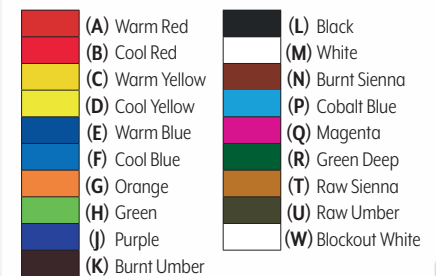

Individual

Product No.	Size	Each	Mix 6+	Mix 12+	Mix 24+
9713245	Pint	$7.75	—	$7.47	$6.99
BULK 9713243	½-Gallon Bottles	$23.75	$22.93	$21.37	—

Set of 96, 0.65-oz. (20 ml) Tubes. 12 each of cool blue, cool yellow, cool red, white, black, warm blue, warm yellow, and warm red.
⚠ CHOKING HAZARD (1). Not for under 3 yrs.
9732080 — $106.75

Set of 6 Pints – Primary Colors. Warm red, cool yellow, cool blue, white, black, and green.
9732078 — $44.50

Set of 12 Pints. Warm red, cool red, warm yellow, cool yellow, warm blue, cool blue, orange, green, purple, burnt umber, black, and white.
9713246 — $83.75

Set A – Six ½ Gallons. Cool red, cool yellow, cool blue, green, black, and white.
BULK 9713244 — $126.30

Set B – Six ½ Gallons. Cool red, warm yellow, warm blue, orange, purple, and burnt umber.
BULK 9718004 — $124.00

Indicate color by letter code: 9713245(A)