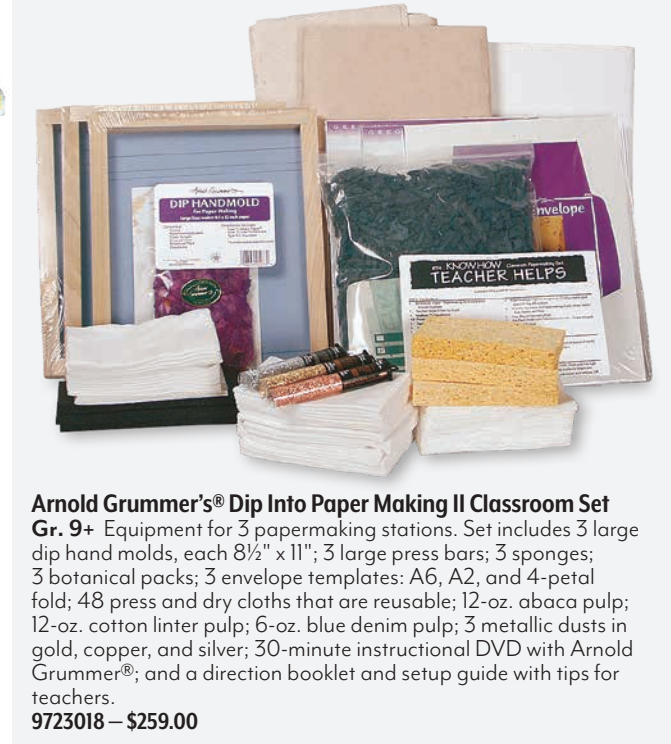

Arnold Grummer's® Dip Into Paper Making I Classroom Set
Gr. 4+ Includes instructional DVD with Arnold Grummer® (30 minutes); direction booklet and setup guide; 4 medium dip hand molds; 48 press 'n dry cloths; 2 sponges; 2 press bars; 1 envelope tracer; folding heart card, gift tag, and envelope project templates; 6 colors of metallic sprinkles (gold, silver, multi, red, green, blue); and 1 fun pack with botanicals and iridescent flakes. Makes 5½" x 8½" paper.
9717575 – $185.00

Arnold Grummer's® Paper and Book Press
Make paper with a professional finish. Paper dried under pressure yields a smoother, flatter, harder surface and is less likely to feather inks than paper dried by heat. Quality press yields 2,000 lbs. of pressure and is maintenance-free. Baltic birch, fully assembled. For making paper up to 11" x 14".
9717574 – $449.00

Nasco Dry Pulp
Dry paper pulp contains 100% "rags" from garment cuttings. Each block of the 1-lb. dried pulp makes approximately 5 gallons of liquid pulp, enough to make 20 sheets of 9" x 12" paper. Actual weight can vary between 9-oz. and 14-oz. but makes the same amount of paper. White.
9705486 – $33.30 10+ $31.68

Arnold Grummer's® Couch Sheets for Papermaking
Produce 50 additional sheets with these 100-sheet packages. Used for pressing and drying handmade papers. Air dry between papermaking sessions. Reusable. 9¼" x 11¾". For large pour or dip hand molds.
9711901 – $59.10

Yellow Plastic Tote Tray & Lid
19½" L x 13½" W x 4½" D tote tray with a snap-on lid. An ideal tray for papermaking.
9730076 – $30.85
9716782 Tote Tray – $25.75 6+ $22.95
WA08862 Tote Tray Lid – $14.28