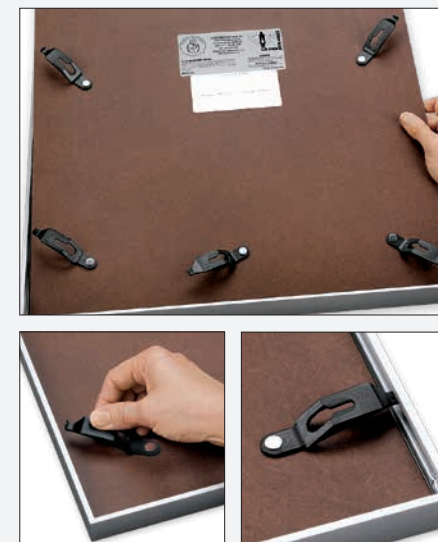

Black Poster Frame

Contemporary-style black frames have a clear styrene face and a hanger on the back. The mitered frame sides provide a firm grip yet easily slide off for insertion of artwork. 18" x 24".

9705690 — $14.25

Zigzag Picture Hangers

Multi-purpose zigzag hangers hold up to 2 lbs. Pressure-sensitive, heavy-duty hangers are self-leveling. Made from an extremely aggressive adhesive and heavy plastic for strength. Bag of 100, 1 7/8" x 2 1/2".

9722983 — $32.30

Trendsetter Frames

Sturdy resin frames. Shiny black with clear styrene face.

Product No.	Size	Each
9726148	11" x 14"	$14.95
9726149	16" x 20"	$21.00
9726150	18" x 24"	$25.35
9734588	22" x 28"	$30.70
9734589	24" x 36"	$36.80