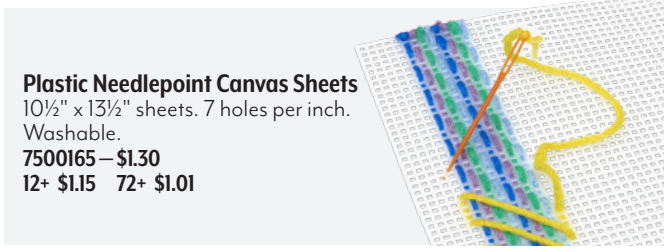

B. Economy Embroidery Floss
Great for friendship bracelets, weaving, and more. Two 8-yd. skeins each of 12 colors. 24 skeins total.
9716105—$9.35 6+ $8.89

C. Embroidery Floss Assortment
Six-strand skeins made of 100% mercerized cotton; 8¾ yards per skein. Assorted colors. Pkg. of 36.
9719844—$7.15 6+ $5.73

E. 50-Spool Needle Art Thread Assortment
Each spool contains 125 yards—6,250 yards in all. Mercerized, polyester covered, continuous polyester core thread is usable on all natural, man-made, and blended fabrics.
WA27428—$84.45