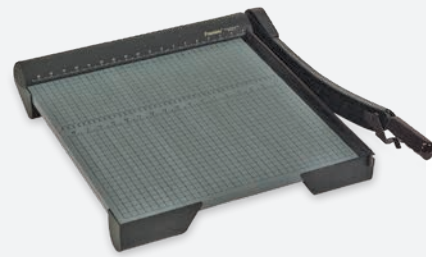

Premier® Heavy-Duty Wood Trimmers

Hardened high-carbon steel blades. Permanent 1/2" grid and dual English and metric rulers. Patented automatic blade latch locks with every cutting motion. Finger guard protects entire blade length, and a torsion spring prevents the blade from accidentally falling. Allow extra delivery time.

Product No.	Size	Each
Z18977	18"	$315.00
Z18978	24"	$375.00
Z18980	36"	$950.00