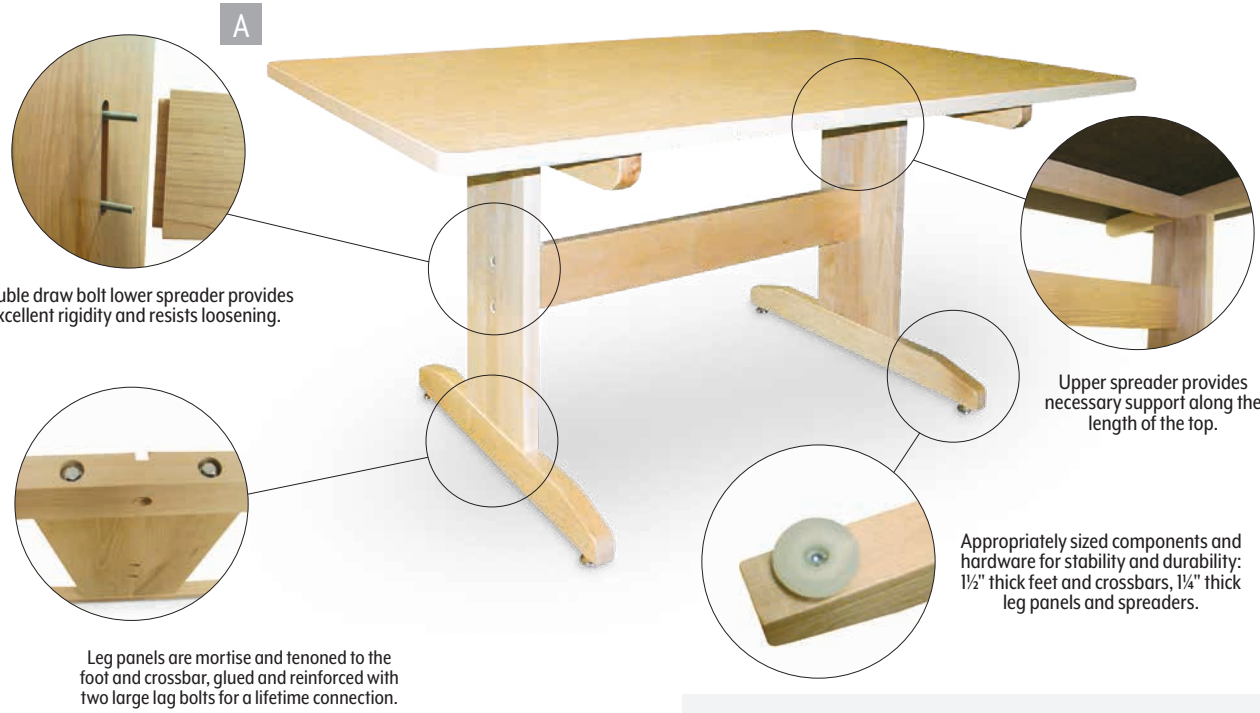

Art Tables

Multipurpose art tables in a variety of base and top combinations to best suit your classroom requirements.

Features:

- Upper and lower spreaders are connected to the leg panels with bolt-reinforced mortise and tenon joints
- A total of 6 draw bolts and a tall lower spreader provide excellent rigidity and maintainability
- Bases are constructed from solid hard maple, no imported woods
- Adjustable floor guides are included

Product No.	Base/ Legs Style	Base Size	Height	Top Style	Bookshelves	Each
A. *Z06043	Regular	42" x 60"	29¾"	1¼"-thick plastic laminate w/3 mm PVC	Not included	$1,000.00
Z16673	Regular	42" x 72"	29¾"	1¼"-thick plastic laminate w/3 mm PVC	Not included	$1,160.00
Z16674	Regular	24" x 60"	29¾"	1¼"-thick plastic laminate w/3 mm PVC	Not included	$834.00
B. Z06042	Regular	42" x 60"	29¾"	1¼"-thick plastic laminate w/3 mm PVC	Included	$1,055.95
C. Z45650	Regular	42" x 60"	29¾"	1¼"-thick plastic laminate w/Armor Edge	Not included	$1,040.00

D. Table with Color Top. Features a regular base and a plastic laminate top made with 3 mm PVC. Overall size: 42"L x 60"W x 29¾"H. **Z41011 – $1,050.00**