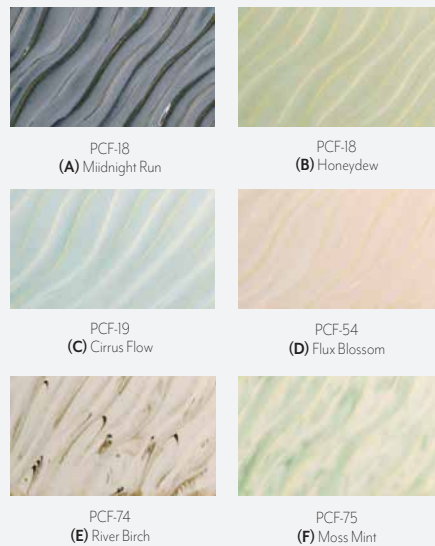

AMACO® Potter's Choice Flux Glazes

Glazes work beautifully with any color clay. Use on textured surfaces where the glazes can break and show the clay body color. Great for layering as a base or top coat. Cone 5-6. Sprayable and food safe.

Indicate color by letter code: NE20583(A).

- NE20583(A) Midnight Run — $21.00
- NE20583(B) Honeydew — $21.00
- NE20583(C) Cirrus Flow — $21.00
- NE20583(D) Blossom — $21.00
- NE20583(E) River Birch — $21.00
- NE20583(F) Moss Mist — $21.00