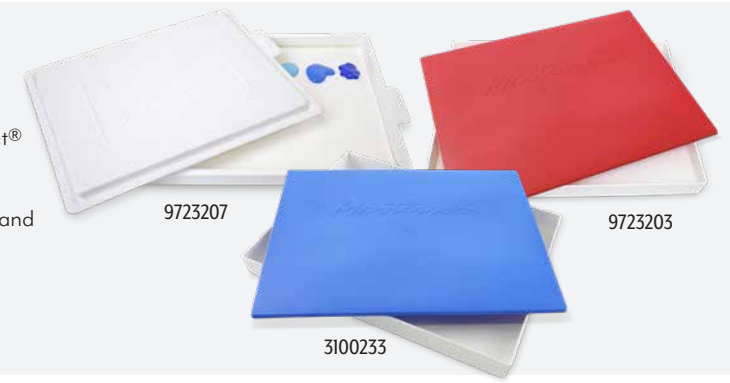

Sta-Wet® Palettes

Airtight environment leaves oils and acrylics fresh for weeks. Sponge layer creates a damp atmosphere and keeps acrylic film moist (remove for oils). Plastic.

Handy Palette. Airtight storage container with 5 sheets of Sta-Wet® palette paper and 1 sponge. 8½" x 7".
9723207 — $15.25 10+ $14.02

Premier Palette. Five sheets of Sta-Wet® palette paper, 1 sponge, and instructions. Holds 12" x 16" palette paper and sponge. 16" x 12".
9723203 — $30.95 10+ $28.33

Artist Palette Seal. Preserves paint and color tone. 12" x 16" x 1¾". Paper and sponge not included.
3100233 — $23.95 10+ $22.67