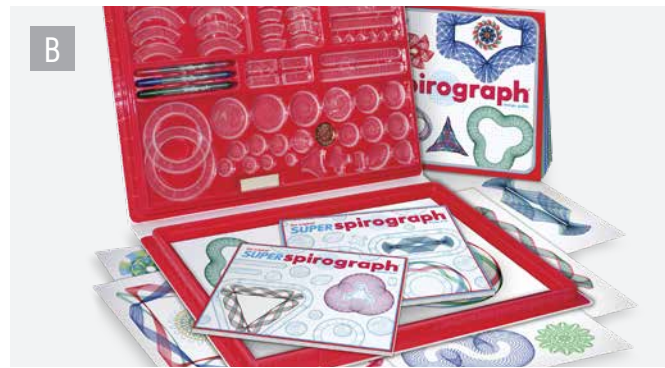

The Original Spirograph®

Featuring the iconic wheels and rings of the original, re-engineered and updated. Precision-engineered gears work with pens, markers, and pencils. Reusable putty holds the pieces securely on the paper, eliminating the need for pins and holes in the paper.

A. Deluxe Set. Includes 19 wheels, 2 rings, rack, 0.18 oz. (5 g) of putty, 3 fine-line design pens, 14-page guide book, 20 sheets of design paper, and carry-along storage case with built-in work surface. **9740748 – $33.20**

B. Super Design Set. Includes 21 wheels, 2 rings, 2 racks, 31 Spiro-Tracks, 0.31 oz. (9 g) of putty, 3 fine-line pens, 24-page guide book, 12 sheets of jumbo design paper, two 25-page drawing pads, die-cast metal 50th anniversary commemorative wheel, and carry-along storage case with built-in work desk. **9740746 – $44.25**

C. Design Tin Set. Includes 7 wheels, 1 ring, 1 rack, 0.18 oz. (5 g) of putty, 2 fine-line design pens, 10-page guide book, 24-page design pad, and collectible travel tin with snap-in storage tray. **9740744 – $16.60**

D. Cyclex Design Set. Unique, rotating stencil wheels of this drawing tool automatically advance as you trace. Wheels are fully encased inside the Cyclex, preventing accidental slipping of the gears. Offers over 80 different stencil design options. Also includes 6 art markers, storage tray, design guide, and 20 sheets of design paper. **9740747 – $16.60**