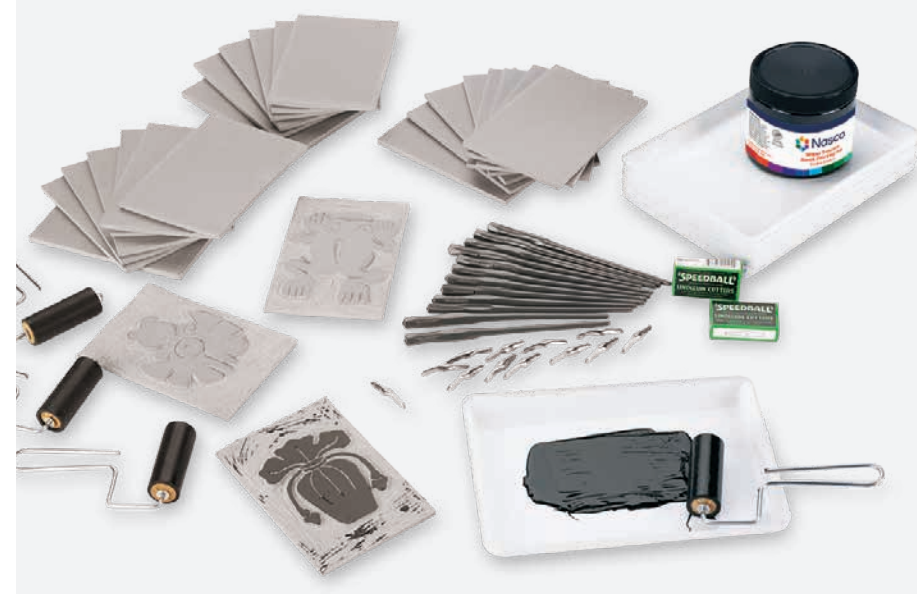

ONLY AT NASCO

Nasco "Softoleum®" Printing Blocks

A thinner, 1/4" thick version of the standard 3/8" Safety-Kut® block-printing and stamp-making material. Gray.

Product No.	Size	Each	12+
9719193(B)	4" x 6"	$2.15	$1.90
9719193(C)	6" x 12"	$5.25	$4.76
9719193(D)	9" x 12"	$7.15	$6.34
9719193(E)	12" x 12"	$9.75	$8.57
9719193(F)	12" x 18"	$18.10	$15.92

Classroom Pack. Includes 24 pieces of "Softoleum®" (4" x 6" x 1/4"), 12 cutting handles, 12 U-shaped cutters, 12 V-shaped cutters, four 2 1/2" hard rubber brayers, 10 inking trays, and 1 lb. jar of Nasco water-soluble block printing ink (black).

9719430 – $130.00