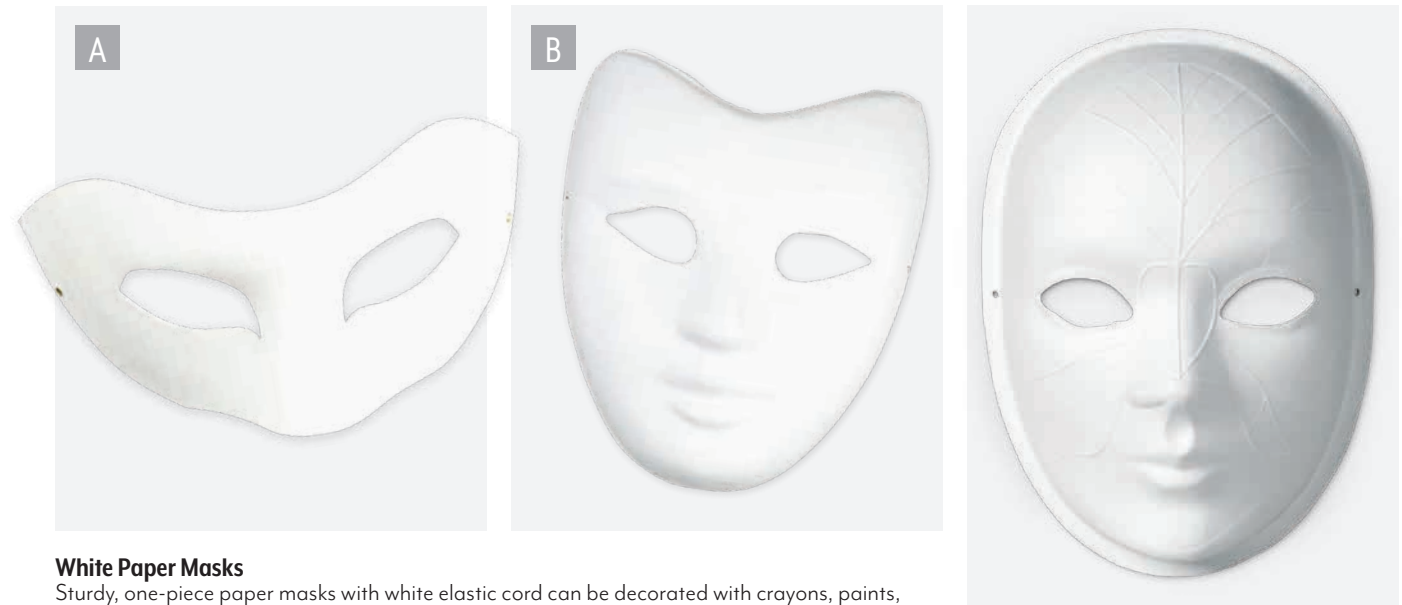

White Paper Masks
Sturdy, one-piece paper masks with white elastic cord can be decorated with crayons, paints, markers, and glued objects.

A. Half Mask. 7¾". ⚠ CHOKING HAZARD (1). Not for under 3 yrs.
9735372 – \$2.60 6+ \$2.35