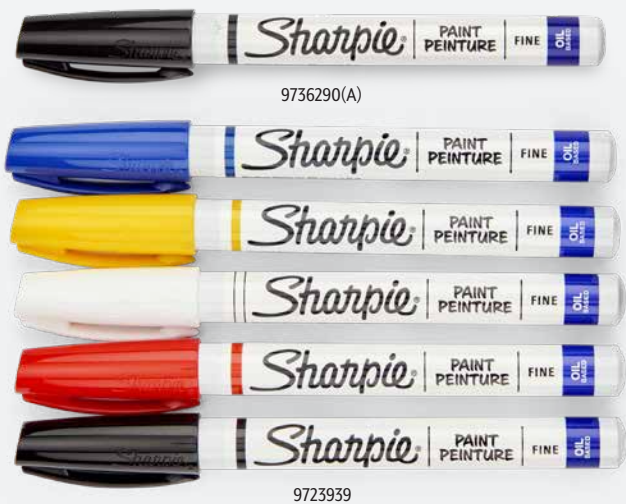

Sharpie® Oil-Based Paint Markers
Permanent, oil-based, valve-action paint markers for any surface. Quick-drying ink marks opaque and glossy on light or dark surfaces. Fade, water, and abrasion resistant. Great for art and craft projects as well as industrial applications.

Black Fine Point
9736290(A) – $3.95 Mix 12+ $3.64

Black Medium Point
9736291(A) – $4.15 Mix 12+ $3.77

Set of 5 Fine-Point. Includes black, red, blue, yellow, and white.
9723939 – $16.25 6+ $14.69

Sets of 5 Medium Point
9729709 Set 1 (black, gold, red, silver, and white)
9729710 Set 2 (aqua, lime, orange, pink, and purple)
Set – $16.25 Mix 6+ $14.68

9731871 Set 3 (black, blue, yellow, red, and white)
Set – $16.25 6+ $14.76