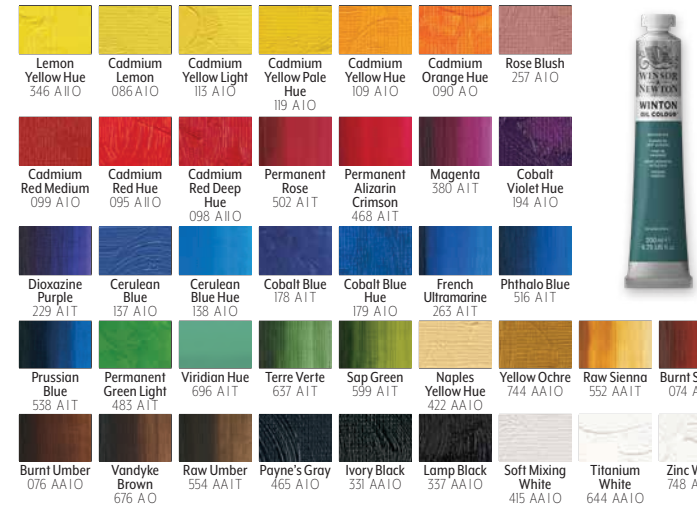

Highly refined drying oils blended with durable pigments and then solidified into a stick. Can be spread or blended and used in conjunction with conventional oil paint. There are no unpleasant odors or fumes. Dries in 24 hours to a flexible film. Nontoxic and hypoallergenic. Requires no brushes or turpentine. Regular size: 5/8" x 4 1/2".
9705084 Student Grade, Set of 12 — \$58.50 6+ \$55.14
9705085 Professional Grade, Set of 12 — \$65.95 6+ \$62.22
9707829 Iridescent, Set of 12 — \$86.50 6+ \$81.29

Royal Brush® Essentials™ Oil Paint Classroom Assortment

Set of 216. Includes 12 each of Chinese white, zinc titanium white, lemon yellow, yellow ochre, orange yellow, raw sienna, vermilion, scarlet, purple red, burnt sienna, burnt umber, emerald green, raw umber, viridian, cerulean blue, phthalocyanine blue, aquamarine blue, and black. Also includes 24 brushes. 12 ml tubes.
BULK 9725146 — \$123.05