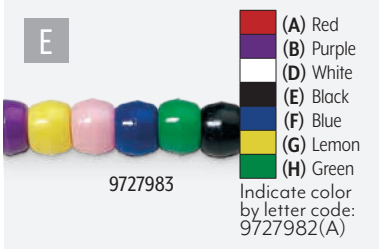

Bead Treasure Box

Over 3,500 beads. Set of 12 buckets of assorted beads with beading thread and project ideas. **BULK 9716192 — $73.60**