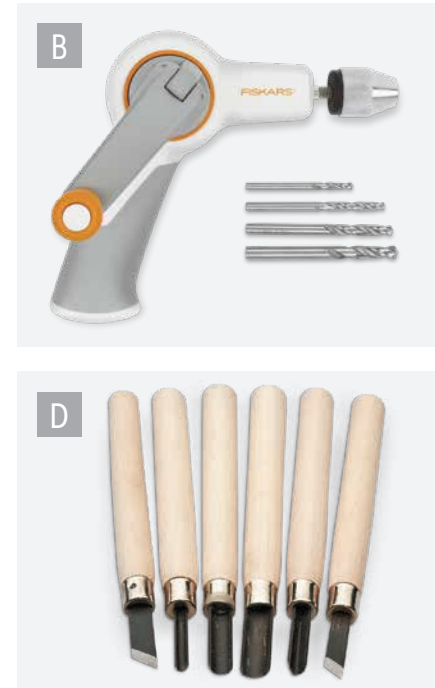

B. Fiskars® Hand Drill
Perfect for hanging artwork. Easily handles general drilling through drywall, woods, laminates and more with manual hand crank for precise, controlled power. Keyless chuck. Includes 4 drill bits. Fold-down handle for compact storage.
9742862 — $34.95