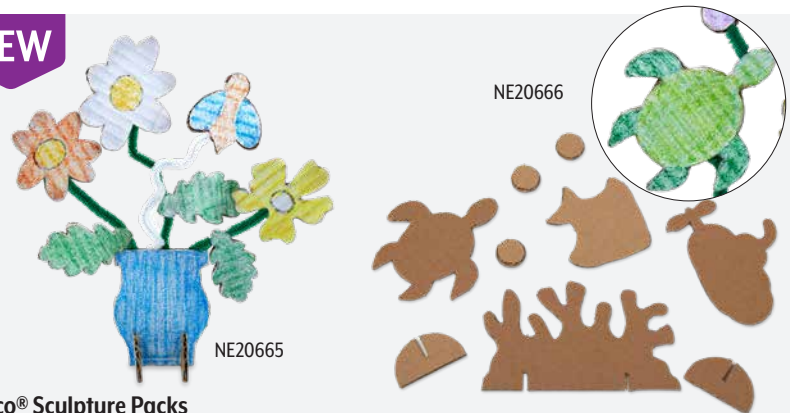

NEW

Roylco® Sculpture Packs
Packs feature charming scenes that students can customize and assemble. Add personal touches with paint, crayons, markers, pastels, glitter, and more! Attach each piece with chenille sticks (not included) to create a 3D sculpture. Each pack includes 20 projects (5 designs). Up to 8 in. x 8 in. when assembled.
NE20665 Flower Garden — $15.00
NE20666 Sea Life — $15.00

NEW