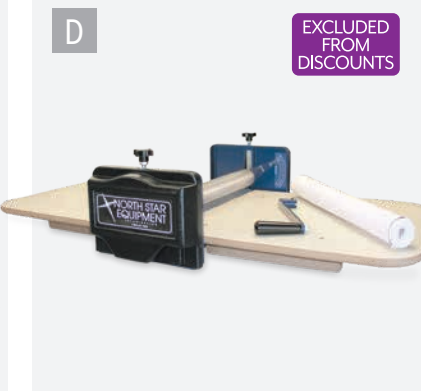

EXCLUDED FROM DISCOUNTS