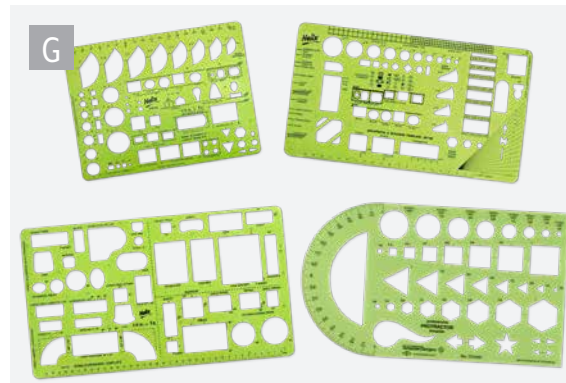

A. Drawing Templates

Set of 4 plastic templates include tessellations, geometric shapes, squares, and circles. 9728290 — $16.80

B. Primary Shapes Template Set

Set of 5 plastic shape templates with varying sizes of circle, triangle, rectangle, square, and hexagon shapes. TB24928 — $9.05

C. French Curves

Crystal clear plastic .090" thick. Sizes range from 6" to 10½". Set of 8. 9701077 — $12.50 6+ $11.10

D. Protractor/General Template

Contains circles, squares, triangles, hexagons, star, curve, arrowheads, and protractor. Decimal, fractional, and mm designations. Size range: ½" to 1". 9729868 — $8.35

E. Helix Standard Lettering Guides

These ¼", ½", ¾", and 1¼" templates feature upper/lowercase letters, numbers and common symbols. Ink risers prevent smudging. Horizontal and vertical guidelines. CHOKING HAZARD (1) Not for under 3 yrs. 9742819 — $13.25 5+ $10.66

F. Helix® Plastic Italic Lettering Guides

Features vertical guidelines to aid with perfect spacing. Ink risers on reverse side prevent smudging when using ink pens. Set of 4 includes ½", ¾", and 1¼" sizes of upper- and lowercase letters, numbers, and common symbols. 9729551 — $13.25 5+ $10.66

G. Designer's Templates

Pencil allowance on all openings. Ink risers on reverse side prevent smudging when using ink pen. Designed for use with 0.5 mm lead. Made from dimensionally stable transparent, shatter-resistant plastic. ¼" equals 1" residential scale. Set of 4 includes home/planning/layout, architects/builders, home furnishings, and general purpose templates. WA32855 — $34.22

Westcott® Geometric Templates

Templates to aid in technical drawing projects. Plastic.

H. Circles. Decimal and fractional measurements. Contains 41 circle diameters ranging from ¼" to 1" plus corner radii of ¼", ½", ¾", and 1". Overall size: 4" x 8". 9735978 — $4.15 12+ $3.79

I. Geometry. 24 geometric openings. Inch scale in 16ths and 8ths, plus a metric scale in millimeters, numbered in centimeters. Overall size: 6" x 11". 9735979 — $2.50 12+ $2.30