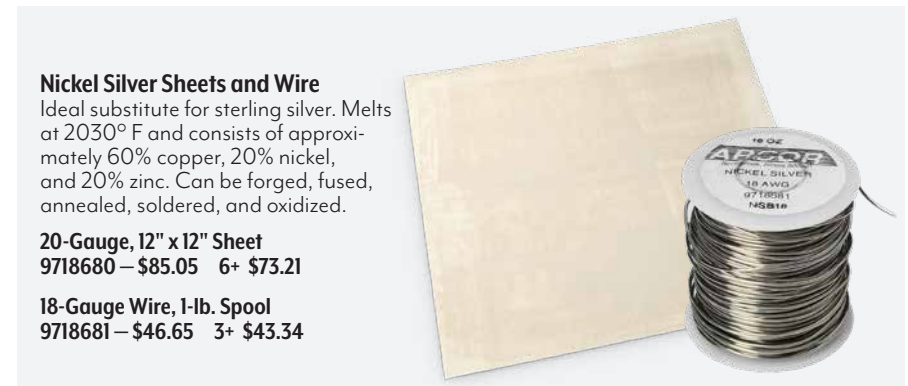

Nickel Silver Sheets and Wire

Ideal substitute for sterling silver. Melts at 2030° F and consists of approximately 60% copper, 20% nickel, and 20% zinc. Can be forged, fused, annealed, soldered, and oxidized.

20-Gauge, 12" x 12" Sheet
9718680 – $85.05 6+ $73.21

18-Gauge Wire, 1-lb. Spool
9718681 – $46.65 3+ $43.34