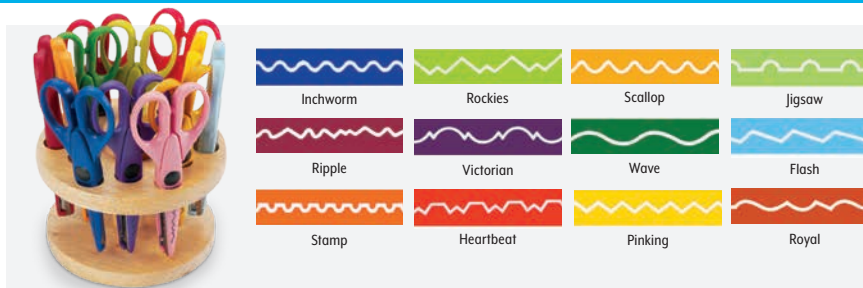

Armada™ Paper Shapers™
Set of 12 includes inchworm, ripple, stamp, Rockies, Victorian, heartbeat, scallop, wave, pinking, jigsaw, flash, and royal with wooden storage rack.
BULK 9720022 — $36.25

Armada™ Precision™ 8 1/4" Bent Trimmer
Comfortable and sturdy molded plastic handles with stainless steel blades. Cuts paper, cardboard, felt, and cloth with ease. Right- or left-hand use.
9735943 — $3.60 12+ $3.23

Armada™ Precision™ Classroom Scissors
Designed for the larger hands of middle school children. 6 1/2" pointed ground blades ensure quality cutting. Durable plastic handles for left- or right-hand use.
9718528 — $3.75 12+ $2.97

Westcott® Pointed Titanium Scissors
Three times harder than stainless steel. Resists corrosion; and the cutting edge stays sharper longer, for more precise cutting. Contoured, soft grip. Ultra durable. 8"L. Pkg. of 2.
9735980 — $16.50 12+ $14.94

Westcott® 8" Titanium Nonstick Scissors
Nonstick blades stay sharper longer and resist tape, glue, and other adhesives.
9730275 — $22.25 12+ $20.18

Westcott® KleenEarth® Scissors
Made from 70% recycled plastic, 30% post-consumer content. Corrosion-resistant stainless steel blades are sharp, lightweight, and comfortable. 8" basic scissors with straight handle. Left- or right-hand use. Set of 3.
9731294 — $18.50 12+ $14.79

Westcott® 5" Kid's Basic Scissors
Comfortable, soft plastic handles are suitable for right- and left-handed students. Stainless steel blades are great for cutting a variety of items. Blunt tip. Pkg. of 12.
9735986 — $20.75 12+ $18.90

Scotch® Student Scissors
Durable 7" stainless steel blades. Assorted colors.
9731962 — $3.10 12+ $2.32

Scotch® Precision Straight Scissors
Finest quality stainless steel blades and a soft comfort grip. Tension adjustable screw.
9727224 7" — $5.00 12+ $4.33
9727225 8" — $6.50 12+ $5.48

NEW **Eco**
Eco-Friendly Wood-Handled Scissors
Oversized, ergonomic handles made from 50% wood pulp. Stainless steel blades easily cut paper, cardstock, fabric, and more. Right-handed use. 7"L.
NE20577 — $3.50

ONLY AT NASCO
Nasco 5" Kids Scissors
Premium-quality scissors with contoured, comfortable plastic handles and stainless steel blades that will not bend. Glides through paper, cardboard, fabric, plastic, leather, and more. Right- or left-hand use. Will cut from any angle.
9725780 Blunt
Each — $3.15 Mix 12+ $2.80
Classroom Packs of 24
BULK 9726128 Blunt BULK 9726129 Pointed Pack — $41.70

Scotch® Multipurpose Scissors
Smooth cutting action and soft, comfort-grip handles provide excellent performance. Durable stainless steel blades. For right- or left-hand use.

Product No.	Size	Each	12+
9727220	6"	$3.90	$3.17
9727221	7"	$4.00	$3.36
9727222	8"	$4.25	$3.60

Pkg. of 2. 8".
9730022 — $7.50

Snip Loop Scissors
Spring-loaded; open and close with easy motion. Just press handles together — spring returns to open position.
6100222 — $4.65 12+ $4.27