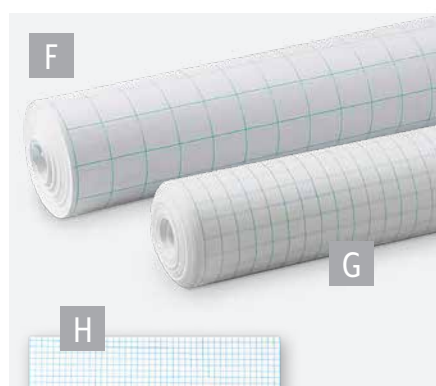

Grid Rolls

34" x 200' tablet paper rolls.

F. 9712671 1" Grid G. 9712672 ½" Grid Each – $39.50

H. Economy Graph Paper Pad

White with ¼" blue grid lines. Excellent for drafting, sketching, or dimensional drawing. 50 sheets, ¼" grid, 11" x 17". 9706100 – $3.25

I. Economy Graph Paper Ream

White graph paper with 4 squares per inch. 500 sheets, 8½" x 11". 9719089 – $12.95 4+ $11.68