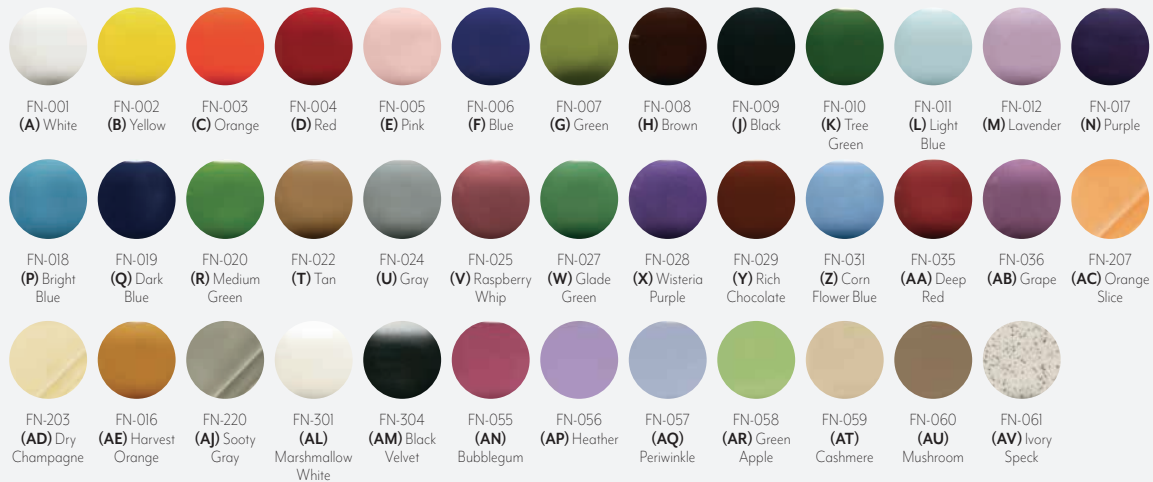

Mayco® Foundations® Glazes

Perfect for layering and combinations. Easy to apply and dries quickly. Fires to a smooth, level finish. Firing range Cone 06/05. Nontoxic and dinnerware safe. Pints.

Glaze No.	Product No.	Color	Finish	Glaze No.	Product No.	Color	Finish	Glaze No.	Product No.	Color	Finish
FN-001	(A)	White	Opaque	FN-018	(P)	Bright Blue	Opaque	FN-203	(AD)	Dry Champagne	Sheer
FN-002	(B)	Yellow	Opaque	FN-019	(Q)	Dark Blue	Opaque	FN-016	(AE)	Harvest Orange	Opaque
FN-003	(C)	Orange	Opaque	FN-020	(R)	Medium Green	Opaque	FN-220	(AJ)	Sooty Gray	Sheer
FN-004	(D)	Red	Opaque	FN-022	(T)	Tan	Opaque	FN-301	(AL)	Marshmallow White	Matte
FN-005	(E)	Pink	Opaque	FN-024	(U)	Gray	Opaque	FN-304	(AM)	Black Velvet	Matte
FN-006	(F)	Blue	Opaque	FN-025	(V)	Raspberry Whip	Opaque	FN-055	NEW (AN)	Bubblegum	Opaque
FN-007	(G)	Green	Opaque	FN-027	(W)	Glade Green	Opaque	FN-056	NEW (AP)	Heather	Opaque
FN-008	(H)	Brown	Opaque	FN-028	(X)	Wisteria Purple	Opaque	FN-057	NEW (AQ)	Periwinkle	Opaque
FN-009	(J)	Black	Opaque	FN-029	(Y)	Rich Chocolate	Opaque	FN-058	NEW (AR)	Green Apple	Opaque
FN-010	(K)	Tree Green	Opaque	FN-031	(Z)	Corn Flower Blue	Opaque	FN-059	NEW (AT)	Cashmere	Opaque
FN-011	(L)	Light Blue	Opaque	FN-035	(AA)	Deep Red	Opaque	FN-060	NEW (AU)	Mushroom	Opaque
FN-012	(M)	Lavender	Opaque	FN-036	(AB)	Grape	Opaque	FN-061	NEW (AV)	Ivory Speck	Opaque
FN-017	(N)	Purple	Opaque	FN-207	(AC)	Orange Slice	Sheer				

Indicate color by letter code: 9732036(A)
9732036 — $14.50 Mix 12+ $13.18

Mayco® Foundations® Glazes. Set of 12 includes 1 pint each of white, yellow, orange, red, pink, purple, bright blue, dark blue, green, medium green, brown, and black.
9730594 — $143.50