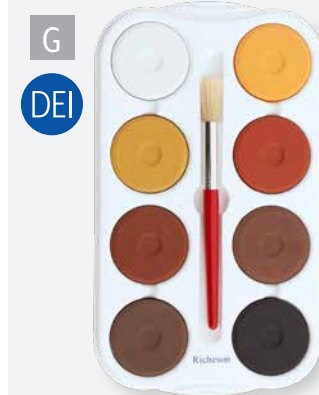

**Jack Richeson® Display Rack with
Tempera Cakes and Palettes**

Comes with 12 palette trays complete with 8 colored tempera cakes in black, white, yellow, red, blue, green, brown, and purple. The set also includes 12 brushes. Additional palettes may be purchased separately (9716395, sold online). 14"W x 7 1/2"D x 20 1/2"H. **BULK** 9727095 — \$240.00