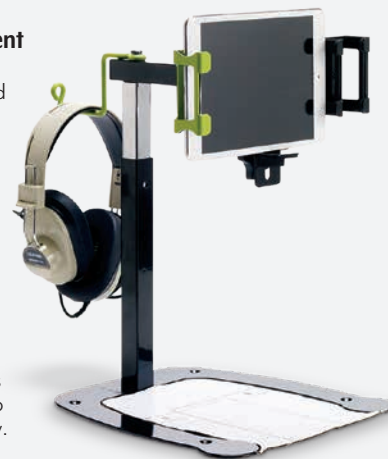

Copernicus® DEWEY – The Document Camera Stand

Height-adjustable stand features a 90° rotating mount that swivels and tilts, keeping the device secure, as well as a headphone holder and mounting holes on the base for security. Fits iPad® 2, 3, 4, Air, Air 2, Mini, Mini 2, and Mini 3, plus various smartphones with or without a case. Frame measures 10¾"W x 15"D x 12¾"H. Lifetime warranty.
TB26685 – $89.95