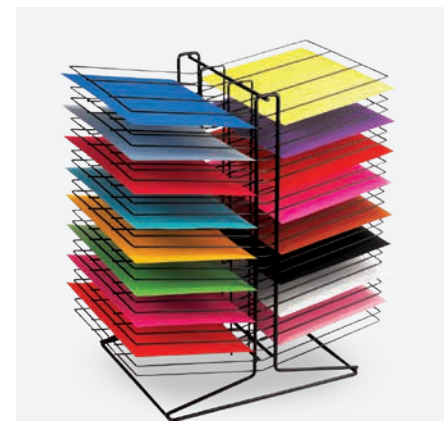

Tabletop 50-Shelf Drying and Storage Rack

This 50-shelf drying rack is designed to dry prints and organize sheets of paper or cardboard. Black powder-coated finish. 16"L x 26"W x 29½"H with 1" of space between 13" x 16" wire shelves.

Z972181 — $157.00