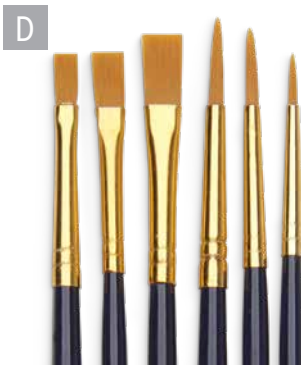

A BRUSH FOR EVERY PROJECT
and a project for every brush

A

Shader

D

E

F

G

B

C

Royal Brush® Boxed Assortments of White Taklon
White taklon brushes work best with acrylics and tempera.
Sets of 72.

A. Flat and Round Brushes. Includes 12 each of size 3, 6, and 10 rounds; size 6 and 10 flats; and size 3/4" wash.

BULK 9725161 — $102.20

B. Flat Brushes
Includes 12 each of size 2, 4, 6, 8, 10, and 12 flats.
9725159 — $102.20

C. Round Brushes
Includes 12 each of size 1, 3, 5, 6, 8, and 10 rounds.
9725160 — $102.20

Royal Brush® Elli's Love™ Taklon Brushes

Brushes feature short handles that make them ideal for extra-close-up work with the use of any paint. Snap-on caps. Set of 72 includes 12 sets of 6 taklon brushes: round sizes 5/0 and 3, shader size 2, cat's tongue size 2, liner size 2/0, and 1/8" angular.

9727701 — $45.35

BULK Royal Brush® Boxed Assortments of Taklon

144-piece boxed brush assortments.

D. Round/Shader Brushes. 24 each of round/shader brush sizes 1, 3, and 5; and flat brush sizes 4, 6, and 8.
9719316 — $112.60

E. Round/Shader Brushes. 12 each of flat brush sizes 2, 4, 6, 8, 10, and 12; and round brush sizes 1, 3, 5, 6, 8, and 10.
9719317 — $101.05

F. Round Brushes. 24 each of sizes 1, 3, 5, 6, 8, and 10.
9719318 — $101.05

G. Shader Brushes. 24 each of sizes 2, 4, 6, 8, 10, and 12.
9719319 — $101.05

Bristle Fan Brush Set

Stiff hog bristles for high-viscosity paints: oil, tube acrylics, and alkyds. Set of 3 includes 2, 4, and 6.
9720675 — $8.90

NEW

Royal Brush® Soft Grip™ 5-Piece Paint Brush Set

Acrylic-handle brushes feature original soft grip for a comfortable hold and gold taklon bristles that are perfect for all media.

Golden Taklon. Includes 5 brushes: size 8 shader, size 4 round, size 5/0 script, size 3/8" angular, and size 3/4" wash.
NE20694 — $10.75