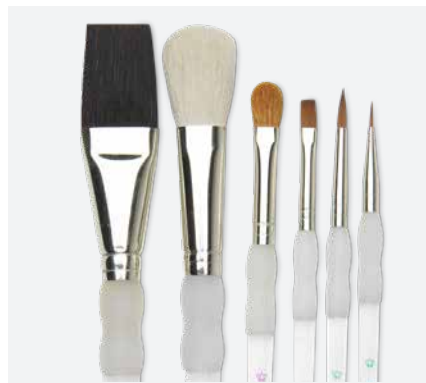

Royal Brush® Soft-Grip™ Ceramic Brush Combo

Set of 72 includes 12 each of 6 different sizes of mops, rounds, shaders, and detail brushes. Natural hair. **9733213 — $158.40**