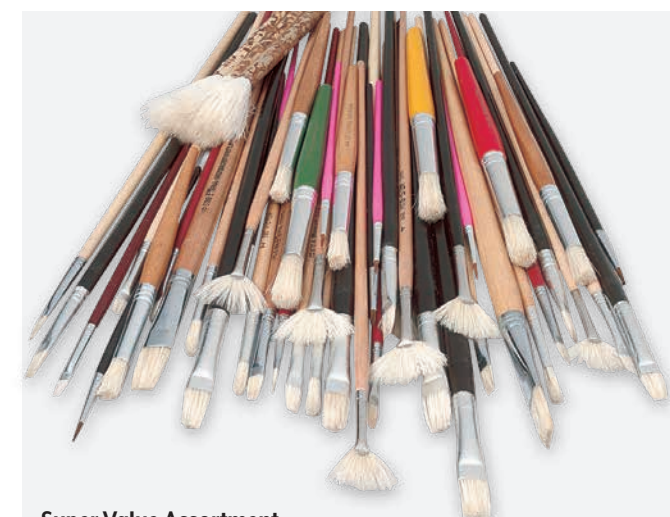

Super Value Assortment
Economical assortments for the classroom. Styles and sizes may vary. Set of 100.
BULK 9711794 – $46.30