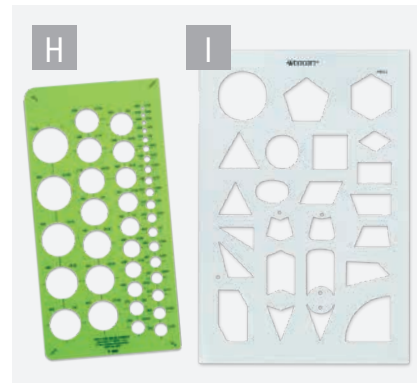

A. Drawing Templates

Set of 4 plastic templates include tessellations, geometric shapes, squares, and circles. 9728290 — $16.80

B. Primary Shapes Template Set

Set of 5 plastic shape templates with varying sizes of circle, triangle, rectangle, square, and hexagon shapes. TB24928 — $9.05

C. French Curves

Crystal clear plastic .090" thick. Sizes range from 6" to 10½". Set of 8. 9701077 — $12.50 6+ $11.10

D. Protractor/General Template

Contains circles, squares, triangles, hexagons, star, curve, arrowheads, and protractor. Decimal, fractional, and mm designations. Size range: ½" to 1". 9729868 — $8.35

E. Helix Standard Lettering Guides

These ¼", ½", ¾", and 1¼" templates feature upper/lowercase letters, numbers and common symbols. Ink risers prevent smudging. Horizontal and vertical guidelines. CHOKING HAZARD (1) Not for under 3 yrs. 9742819 — $13.25 5+ $10.66

F. Helix® Plastic Italic Lettering Guides

Features vertical guidelines to aid with perfect spacing. Ink risers on reverse side prevent smudging when using ink pens. Set of 4 includes ½", ¾", and 1¼" sizes of upper- and lowercase letters, numbers, and common symbols. 9729551 — $13.25 5+ $10.66

G. Designer's Templates

Pencil allowance on all openings. Ink risers on reverse side prevent smudging when using ink pen. Designed for use with 0.5 mm lead. Made from dimensionally stable transparent, shatter-resistant plastic. ¼" equals 1" residential scale. Set of 4 includes home/planning/layout, architects/builders, home furnishings, and general purpose templates. WA32855 — $34.22

Westcott® Geometric Templates

Templates to aid in technical drawing projects. Plastic.

H. Circles. Decimal and fractional measurements. Contains 41 circle diameters ranging from ¼" to 1" plus corner radii of ¼", ½", ¾", and 1". Overall size: 4" x 8". 9735978 — $4.15 12+ $3.79

I. Geometry. 24 geometric openings. Inch scale in 16ths and 8ths, plus a metric scale in millimeters, numbered in centimeters. Overall size: 6" x 11". 9735979 — $2.50 12+ $2.30