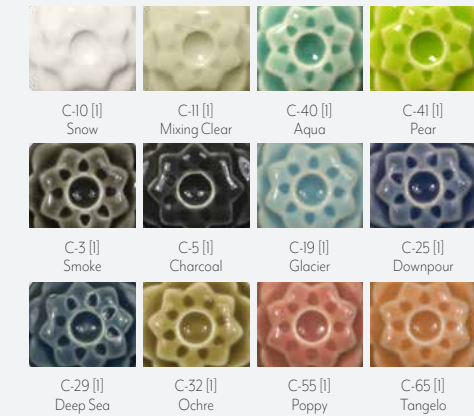

AMACO® Lead-Free Celadon Mid/High Fire Glazes (Cone 5-6)

Transparent gloss glazes are 100% mixable. Blend your own celadon color and transparency. AP colors are safe for spray application. Dinnerware safe. Pints. (*Indicates CL label.)

Glaze No.	Product No.	Color	Glaze No.	Product No.	Color
C-1	(A)	Obsidian	C-40	(K)	Aqua
C-3	(V)	Smoke	C-41	(L)	Pear
C-5	(W)	Charcoal	C-43	(M)	Wasabi
C-10	(B)	Snow	C-50	(Q)	Cherry Blossom
C-11	(C)	Mixing Clear	C-53	(R)	Weeping Plum
C-19	(X)	Glacier	C-54	(AD)	Snapdragon
C-20	(D)	Cobalt	C-55	(AB)	Poppy
C-21	(E)	Sky	C-56	(T)	Lavender
C-22	(F)	Fog	C-57	(AE)	Mulberry
C-23	(G)	Ice	C-60	(U)	Marigold
C-25	(Y)	Downpour	C-65	(AC)	Tangelo
C-29	(Z)	Deep Sea	C-27*	(H)	Storm
C-32	(AA)	Ochre	C-47*	(N)	Jade
C-36	(J)	Iron	C-49*	(P)	Rainforest

Indicate color by letter code: 9735543(A)
9735543 — $19.00

[1] Dinnerware safe. [2] Not Dinnerware Safe

Numbers highlighted in light blue denote the AP (nontoxic) label.

Numbers with an asterisk and highlighted in light green denote the CL (cautions required) label.

● CL & Prop 65 ▲ Prop 65

AMACO® Lead-Free Celadon Mid/High Fire Glazes (Cone 5-6) Classroom Pack #3

Set of 12 includes 1 pint each of snow, mixing clear, aqua, pear, smoke, charcoal, glacier, downpour, deep sea, ochre, poppy, and tangelo.

BULK 9742014 — $171.30

Mayco® Stoneware Glaze Set 2

Creates interest and movement without running. Includes 1 pint each of blue surf, stoned denim, black walnut, green tea, tiger's eye, and cinnabar. Fire from Cone 5-10.

9735882 — $67.25

Mayco® Flux

Use in combination with other Mayco® Stoneware Glazes to produce a flowing effect. Apply on top of or underneath glazes and fire to Cone 5/6 (achieves increased movement at Cone 9/10). 4 oz.

9740608 — $5.05

AMACO® Lead-Free Satin Matte Glazes