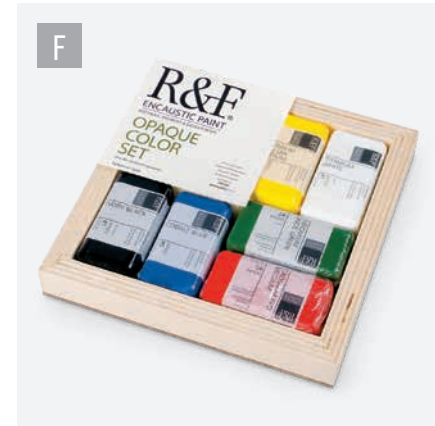

F. Encaustic Opaque Colors
Packaged in cradled 6" x 6" Encausticbord™. Set of 6 includes a 40 ml cake each of cadmium yellow medium, cadmium red medium, chromium oxide green, cobalt blue, titanium white, and ivory black. Each cake measures 1¼" x 2½" x ¾".
9731558 – $75.50