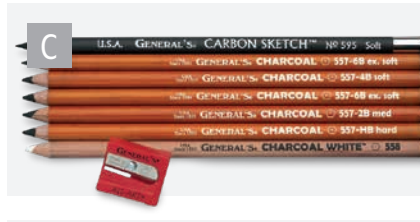

A. General's® Charcoal Pencils Classroom Packs

Made from highly refined willow charcoal and blended with finest organic blacks for quality-conscious artists.

Classroom Pack of 72. Includes 2 dozen each of 2B, 4B, and 6B hardness pencils in a display box.

BULK 9720890 — $87.20

Super Classroom Pack of 432. Includes 7 dozen each of HB, 2B, 4B, 6B, and 8 dozen of white in a metal display box.

BULK 9732041 — $512.00

B. General's® Charcoal Classroom Art Pack

Includes 48 charcoal pencils (24 each of 2B and 6B), 24 Charcoal White® pencils, 24 Carbon Sketch™ pencils, 24 compressed charcoal sticks, 1 box of willow charcoal, 12 All-Art® sharpeners, 18 Magic Black™ erasers, 12 sandpaper paddles, and 24 tortillons.

BULK 9727580 — $211.15

C. General's® Charcoal Drawing Pencil Set

Complete assortment of charcoal pencils. Set of 6 includes 2 each of 6B, 1 each of 4B, 2B, HB, and white. Also includes a bonus Carbon Sketch™ pencil and All-Art® Sharpener.

9725339 — $7.50 6+ $6.82

D. General's® Charcoal Pencil Set

Contains a 2B, 4B, and 6B charcoal pencil, plus a Charcoal White® pencil and a kneaded eraser.

2100433 — $5.20 12+ $4.80

E. General's® Charcoal Pencils

Made from highly refined willow charcoal and blended with finest organic blacks.

Individual
9736893 6B Extra Soft
9736892 4B Soft
9736890 2B Medium
Each — $1.35

Pkgs. of 12
(A) 2B Medium (C) 4B Soft
(B) HB Hard (D) 6B Extra Soft
Indicate hardness by letter code: 9702857(A)
9702857 — $13.90 Mix 6+ $12.57