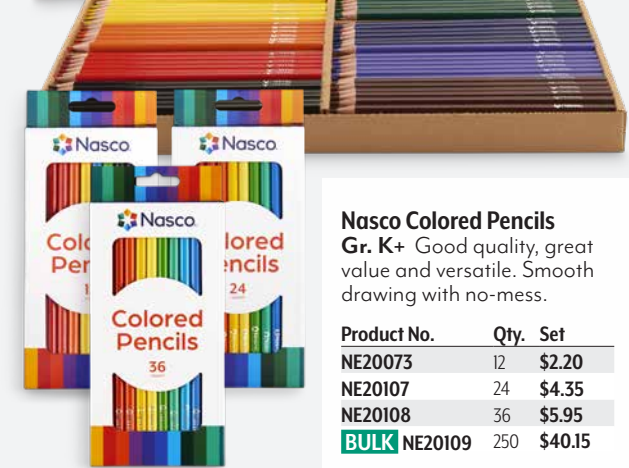

BULK 9725535 — \$113.95

ONLY AT NASCO

Nasco Colored Pencils Gr. K+ Good quality, great value and versatile. Smooth drawing with no-mess.

| Product No. | Qty. | Set |
|---------------------|------|---------|
| NE20073 | 12 | \$2.20 |
| NE20107 | 24 | \$4.35 |
| NE20108 | 36 | \$5.95 |
| BULK NE20109 | 250 | \$40.15 |