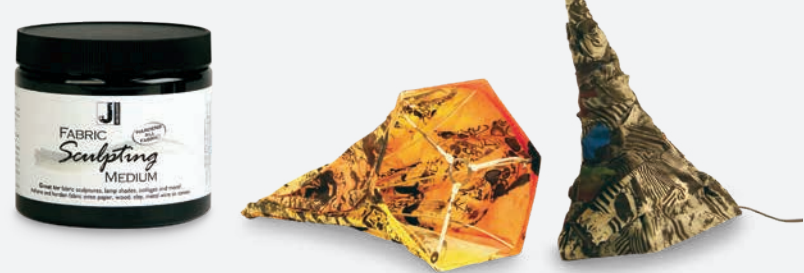

Jacquard® Fabric Sculpting Medium

Hardens all fabrics. Dries fast but slowly enough to allow plenty of open working time. After hardening, the matte finish adheres to most porous and semi-porous surfaces, including already hardened fabric, and is perfect for mixed media applications. Can also be used as a fabric glue. 16-oz. jar.

9735483 — $30.15