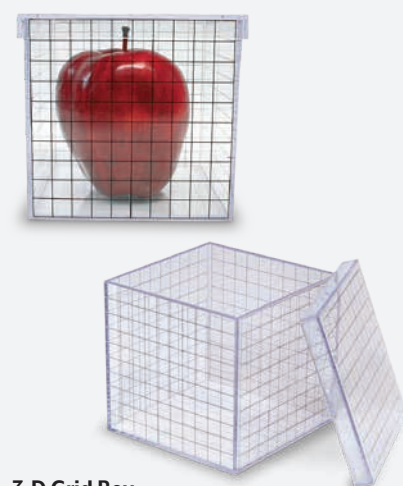

3-D Grid Box

Insert an object into the grid box for help in learning how to draw true perspective. 4¼" cube.

9735696 — $5.70