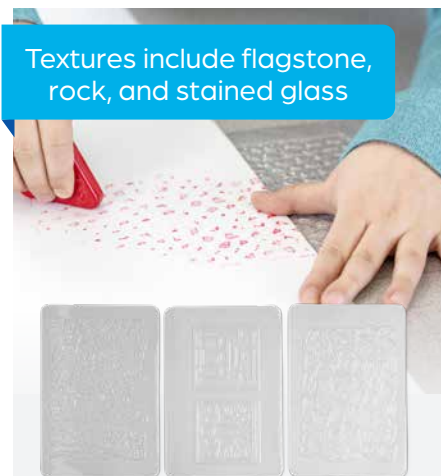

Textures include flagstone, rock, and stained glass