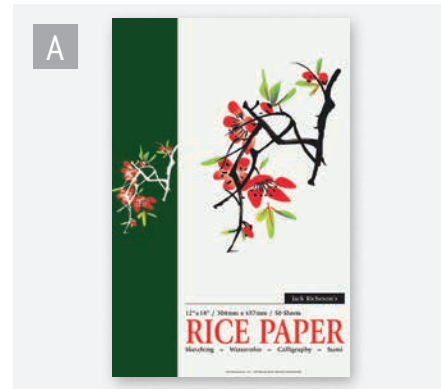

Stonehenge Litho/Etch/Drawing Paper

Domestic, machine-made, 100% cotton paper for stone lithography and the deep etch process. Heavyweight, antique vellum finish, and resistant to aging. Soft, flexible, and absorbent. Can withstand deep embossment without tearing. Excellent results in intaglio, silk screening, pastels, watercolors, stone lithographing, and offset lithograph printing. Two deckle edges. Acid free. Pkgs. of 25, 22" x 30".

Product No.	Color	Pkg.
9721835	Warm White	$106.05
9721837	White	$100.20

A. Jack Richeson® Rice Paper

For sketching, watercolor, sumi-e, and calligraphy. 12" x 18" pad, 50 sheets.
9734804 — $27.50 12+ $24.83

B. Yasutomo® Hanshi Rice Paper

General purpose. Has a relatively high degree of absorption. Considered superior in performance where sumi-e ink wash and Oriental watercolors are employed. 9½" x 13" sheets.
9730887 Pkg. of 100 — $13.15
3100469 Pkg. of 500 — $61.95

C. White Index Bristol

Substantial 90-lb. weight, bright white sheet. Smooth-surfaced rigid sheet, strong and durable, uniformly smooth and flat. Suitable for all work in lithography and silk screen. Pkg. of 100, 25½" x 30½".
9719260 — $86.95

D. Fabriano® Unica Paper

Versatile paper caters to all printmaking needs, as well as drawing and light water media. Made of 50% cotton and produced with hydro-energy. Acid free. White. Pkg. of 10, 22" x 30", 250 gsm.
9738797 — $25.00

E. Arnhem® 1618™ Printmaking Paper

100% rag. Offers a semi-smooth surface. Accommodates a variety of media. Strong, highly absorbent fibers accept multiple layers of ink brilliantly. Paper accommodates a variety of media, including dry or damp printing. Two deckled edges. Internally and surface sized. Acid free.

Pack of 5 Sheets. 22" x 30".