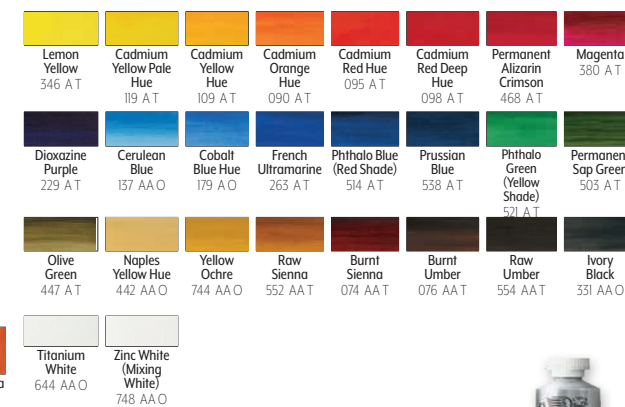

Winsor & Newton™ Artisan™ Water-Mixable Oil Colors

Genuine oil color made from modified linseed oil and modified safflower oil. Developed to appear and work just like conventional oil color. Depth of color, buttery consistency, lightfastness, opacity/transparency, performance, and drying times of Artisan™ allows artists to use these colors for all oil-color techniques. No solvents needed.

Individual 6.75-oz. (200 ml) Tubes

Color	9726424	Each	Mix 3+	Set of 6. Includes
Burnt Sienna	(A)	$21.50	$19.14	cadmium yellow pale hue, yellow ochre,
Burnt Umber	(B)	$21.50	$19.14	permanent alizarin
Cadmium Orange Hue	(C)	$21.50	$19.14	crimson, phthalo
Cadmium Red Deep Hue	(Z)	$21.50	$19.14	green, French ultra-
Cadmium Red Hue	(D)	$21.50	$19.14	marine, and titanium
Cadmium Yellow Hue	(E)	$21.50	$19.14	white. 1.25 oz.
Cadmium Yellow Pale Hue	(F)	$21.50	$19.14	(37 ml) tubes.
Cerulean Blue Hue	(G)	$21.50	$19.14	9717398 — $37.25
Cobalt Blue Hue	(H)	$21.50	$19.14	12+ $33.74
Dioxazine Purple	(AB)	$21.50	$19.14	Set of 10. Includes
French Ultramarine	(J)	$21.50	$19.14	cadmium lemon,
Ivory Black	(K)	$21.50	$19.14	cadmium yellow hue,
Lemon Yellow	(L)	$21.50	$19.14	permanent alizarin
Magenta	(AE)	$21.50	$19.14	crimson, cadmium
Naples Yellow Hue	(M)	$21.50	$19.14	red hue, cerulean
Olive Green	(AF)	$21.50	$19.14	blue, French ultra-
Permanent Alizarin Crimson	(P)	$21.50	$19.14	marine, phthalo green
Permanent Sap Green	(AL)	$47.25	$42.07	blue shade, yellow
Phthalo Blue Red Shade	(Q)	$21.50	$19.14	ochre, burnt umber,
Phthalo Green Yellow Shade	(R)	$21.50	$19.14	and titanium white.
Prussian Blue	(T)	$21.50	$19.14	1.25 oz. (37 ml) tubes.
Raw Sienna	(U)	$21.50	$19.14	9726414 — $59.10
Raw Umber	(V)	$21.50	$19.14	12+ $53.78
Titanium White	(W)	$21.50	$19.14	
Yellow Ochre	(X)	$21.50	$19.14	
Zinc White (Mixing White)	(Y)	$21.50	$19.14	

Indicate color by letter code: 9726424(A)

KEY TO CODING

DEGREE OF LIGHTFASTNESS	OPACITY	ASTM
AA Extremely Permanent	T Transparent	I Permanent for Artists' Use
A Permanent	ST Semi-Transparent	II Permanent for Artists' Use

Where no ASTM rating is listed, please refer to the Winsor & Newton permanence rating.