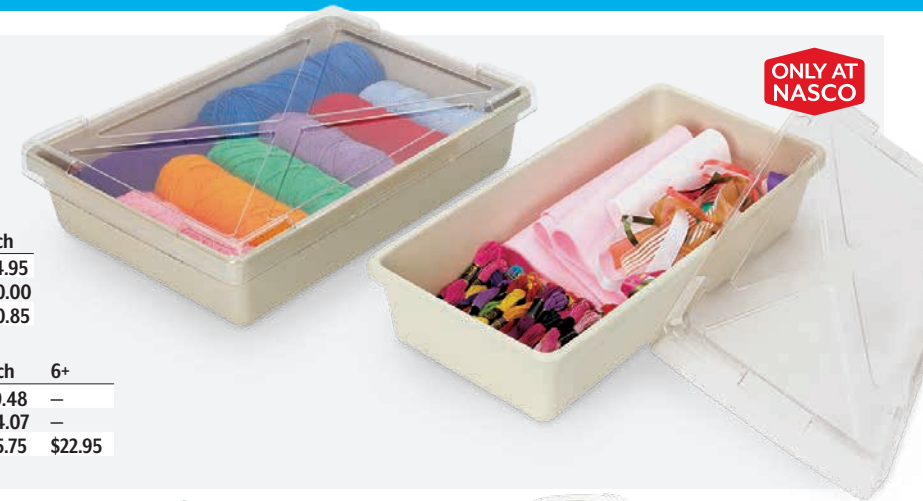

Tote Tray Only

Product No.	Size	Dimensions	Color	Each	6+
W05174	Small	19 1/2" L x 9 1/2" W x 4" D	Beige	$19.48	—
W05175	Medium	19 1/2" L x 13 1/2" W x 4" D	Beige	$24.07	—
9716782	Medium	19 1/2" L x 13 1/2" W x 4 1/2" D	Yellow	$25.75	$22.95

ONLY AT NASCO