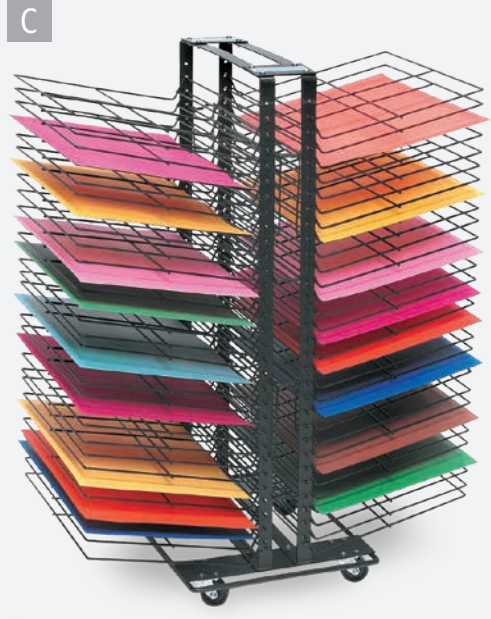

C. Nasco Rollaway Rackaway™
Made of 2 original Rackaway™ racks, mounted back to back on a carriage with 2" casters. 60 shelves that are 12" x 16". Casters can be remove for use as a tabletop rack. Each shelf has wire crosspieces forming a 4" x 8" grid. Measures 14"D x 18"W x 46"H when all shelves are in storage position; unit measures 28½"D x 18"W x 46"H when in use. Distance between shelves is 1". 9707714 – $600.00

ONLY AT NASCO

ONLY AT NASCO

NASCO DRYING RACKS

Constructed of top-grade materials and assembled with the highest-quality standards. Specifically designed to meet the requirements of today's art classrooms. Not only do the designs make sense, they save money, too. Strong-welded construction with black baked-on epoxy finish. Shipped FedEx® unless noted otherwise.

- The best quality, size, and price
- Simplistic design
- Economically priced
- Built to last a lifetime
- Professional quality
- Pile on the paper and paintings