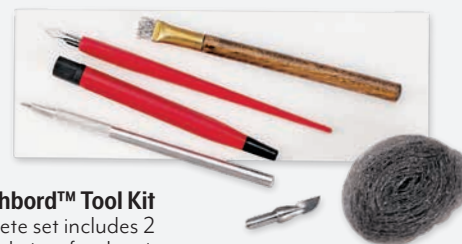

Scratchbord™ Tool Kit

Complete set includes 2 scratch knives for drawing and fine details, 1 line tool for cross-hatching, 1 fiber brush to softly remove large areas of paint or ink, and 1 wire brush to create grass and hair textures. Also, a sample of Claybord™ and oil-free steel wool are included free for experimentation. **9711801 – $40.00**

Gray Plastic Scratch Knife Holder

Holds all standard pen points, scratch knives, and lino cutters (excluding quill). Pkg. of 12. **9712003 – $13.00** 12+ $10.49 72+ $9.23

Nasco Scratch Knife Classroom Kit. Includes 12 holders (9712003) and 36 straight edge scratch knife blades [9710925(A)]. **9713023 – $58.60**