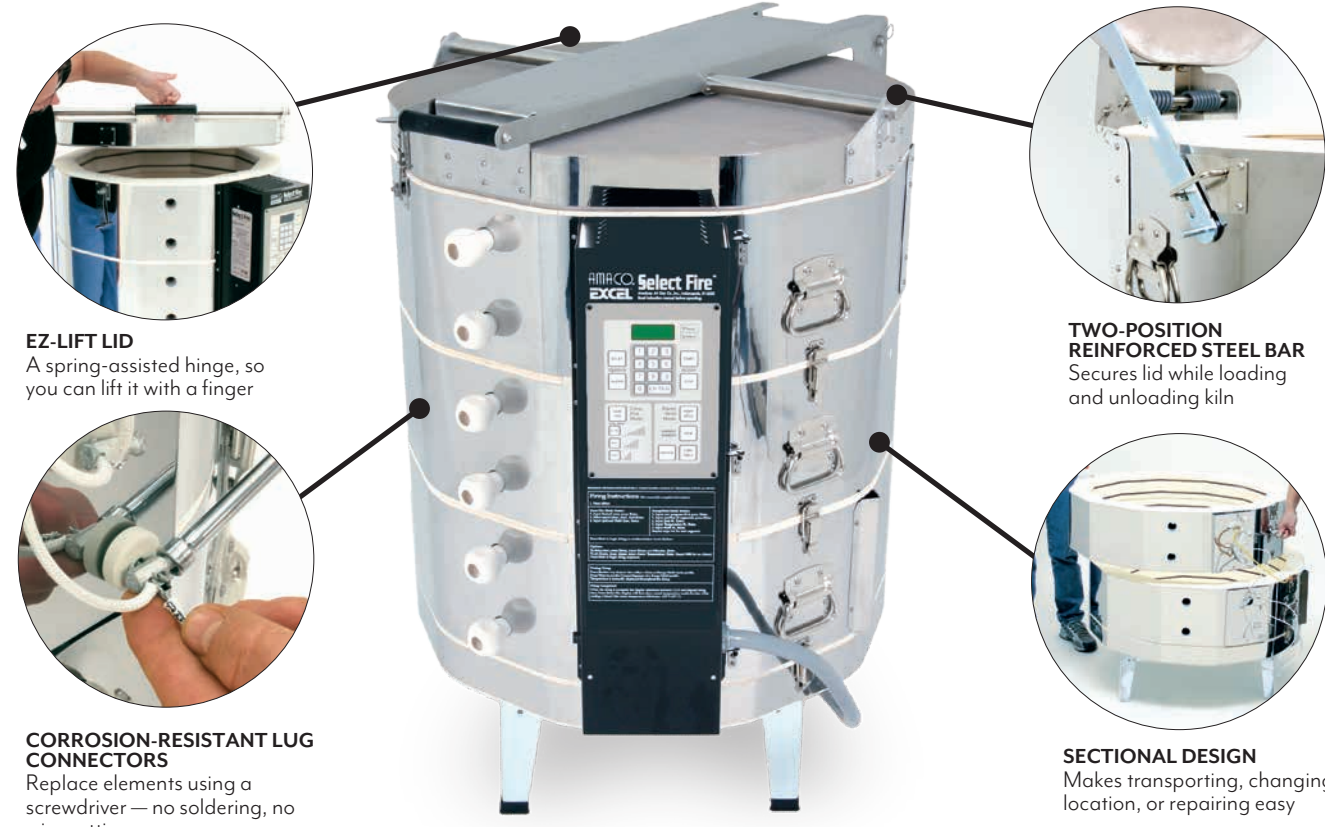

VOLTAGE, PHASE, AND AMPERAGE — THE TERMS YOU NEED TO KNOW

Correctly match an electric kiln to the electrical service available on-site

- Voltage is the amount of electrical current supplied to the location. Some schools and businesses have 208V, while 240V is the most common for the majority of residential buildings.
- Phase refers to the number of current-carrying wires supplying electrical current to the location. Single-Phase has 2 live wires and 1 ground wire, and is common in residential buildings. 3-Phase has 3 live wires and 1 ground wire, and is usually found only in businesses and institutions, such as schools.
- Amperage refers to the rate or intensity of the current at the location. If more appliances are being used on the same line than the available intensity, the amperage drops. It is always advisable that a kiln have its own dedicated electrical line.
- We highly recommend that an electrician inspect the site to determine the exact electrical service available where the kiln will be hooked up. Please ask for written documentation of the electrical requirements of the site where your kiln will be installed.

EZ-LIFT LID
A spring-assisted hinge, so you can lift it with a finger

TWO-POSITION REINFORCED STEEL BAR
Secures lid while loading and unloading kiln

CORROSION-RESISTANT LUG CONNECTORS
Replace elements using a screwdriver — no soldering, no wire cutting

SECTIONAL DESIGN
Makes transporting, changing location, or repairing easy

AMACO® EXCEL® Kilns

Designed for low- and high-fire work with the assurance of quality and dependability at a competitive price. Precision manufactured with quality components to ensure years of service. Top and bottom elements are designed to provide even heat distribution. 3" firebrick. Sectionalized construction permits easy brick and element replacement, allowing for one-person moving. Sections include 2 lift handles for easy stacking. Select Fire™ Kiln control means more precise control and less time spent monitoring firings. Set the control to fire by temperature or by cone number at 1 of 3 preset firing programs — slow, medium, or fast. UL/cUL listed and CSA approved. Receive $100 in AMACO® Lead Free Glazes with purchase. Contact Customer Care for details.

EXCLUDED FROM DISCOUNTS

Product No.	Model No.	Sides	Style	W	D	Dia.	Phase	Voltage	Cone	Max Recom. Temp. (°F)	Each
Z48994	EX-365SF	10	Multi-sided Top-Loading	35"	31"	22¾"	1	240	10	2381	$4,589.00
Z48995	EX-365SF	10	Multi-sided Top-Loading	35"	31"	22¾"	3	208	10	2381	$4,589.00
Z48996	EX-365SF	10	Multi-sided Top-Loading	35"	31"	22¾"	3	240	10	2381	$4,589.00
Z48349	EX-365SF	10	Multi-sided Top-Loading	35"	31"	22¾"	1	208	10	2381	$4,589.00
Z46245	EX-270SF+	10	Multi-sided Top-Loading	35"	31"	23¾"	3	240	10	2381	$5,000.00
Z47031	EX-270SF+	10	Multi-sided Top-Loading	35"	31"	23¾"	1	208	6	2269	$5,000.00
Z47032	EX-270SF+	10	Multi-sided Top-Loading	35"	31"	23¾"	1	240	10	2381	$5,000.00