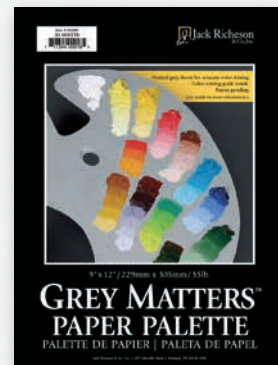

Make cleanup time a breeze
for yourself and students

Brush Basins®
Holder suspends bristles in water or cleaning solution without bending. Bottom grooves aid in cleaning. Classroom pack of 10; 6½" x 6½" x 3½".
BULK 9719884 — $67.00

ArtBin® Brush Storage & Drying Rack
Dry and store up to 40 paint brushes of various sizes with this rack. Flexible rack has a removable bottom tray with agitator on one side for cleaning and a storage drying rack on the other with a horizontal drying option.
NE20310 — $15.15

Jack Richeson® Disposable Palette Paper

Specially coated, heavy, low-density white paper is resistant to all types of paint and won't bleed through. Tear off one sheet at a time and throw away the mess. 41-lb. paper. Pads of 50 sheets.

Product No.	Size	Each	6+
9722069	9" x 12"	$7.50	$6.61
9737053	12" x 18"	$16.50	$14.54

Bulk Packaging

Product No.	Size	Sheets	Box
9734519	9" x 12"	2,500	$130.00

Jack Richeson® Grey Matters™ Paper Palettes

Same smooth surface as toned canvas. Gray color provides a neutral backdrop on which to view colors. Acid free. 35 lb. 9" x 12", 50 sheets.
9737508 — $11.00 6+ $9.75

Strathmore® Palette Paper

Paper is covered with a special plastic coating to prevent paint soaking through and paper buckling. 40 sheets, 41-lb. paper.

Product No.	Size	Each	12+
9720437	9" x 12"	$8.10	$7.35
9721989	12" x 16"	$10.95	$9.99

Canson® Disposable Palette

Paper with a smooth-coated surface that is suitable for all media. 40 sheets.

Product No.	Size	Each	12+
9704064	9" x 12"	$7.35	$6.68
9704065	12" x 16"	$11.75	$10.54

MORE PAINTING

Less mess!

A. No-Spill Paint Cups

Set of 10 includes 1 each of yellow, red, blue, green, orange, purple, turquoise, white, black, and brown. 8-oz. cups are 3½"H and include an inner safety lid with brush rest and flip-top lid.
SB28163 — $17.25