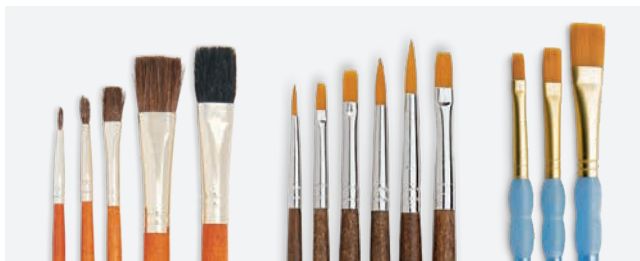

9728916

9728923

9731915

Royal Brush® Crafter's Choice Sets

Wide variety of brush sizes and styles, packaged in a durable, scratch- and tear-resistant reusable zipper pouch.

Sable and Camel Brushes. Set of 5 includes 1 each of sizes 1 and 3

sable rounds, ¼" and ½" stroke, and ½" camel flat.

9728916 — $4.60 12+ $3.43

Gold Taklon Brushes. Set of 6

includes 1 each of sizes 2, 4, and 6 shaders, and 1, 3, and 5 rounds.

9728923 — $10.10 12+ $8.97

BULK Royal Brush® Scholastic Choice Brushes

Ideal for painting with watercolor, tempera, and acrylic. No-slip grip and sturdy plastic handle. Sets of 72.

Golden Taklon Shaders. Includes

24 each of sizes 4 and 8, and wash brush in size ½".

9731915 — $119.15

Golden Taklon Rounds. Includes

24 each of sizes 3, 6, and 8.

9731916 — $119.15

White Taklon Assortment.

Includes 12 each of sizes 2, 6, and 10 flats; and sizes 3, 5, and 8 rounds.

9731917 — $119.15