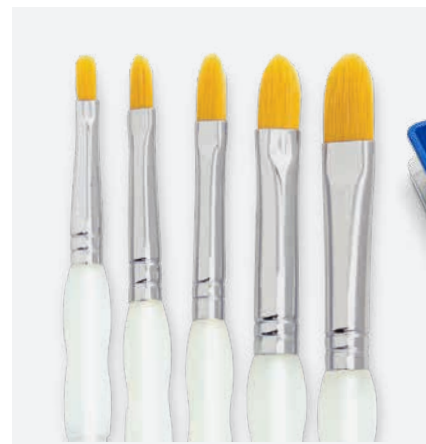

A BRUSH FOR EVERY PROJECT
and a project for every brush

A

D

E

F

G

B

C

Royal Brush® Boxed Assortments of White Taklon
White taklon brushes work best with acrylics and tempera.
Sets of 72.

A. Flat and Round Brushes. Includes 12 each of size 3, 6, and 10 rounds; size 6 and 10 flats; and size 3/4" wash.

BULK 9725161 — $102.20

B. Flat Brushes
Includes 12 each of size 2, 4, 6, 8, 10, and 12 flats.
9725159 — $102.20

C. Round Brushes
Includes 12 each of size 1, 3, 5, 6, 8, and 10 rounds.
9725160 — $102.20

Royal Brush® Elli's Love™ Taklon Brushes

Brushes feature short handles that make them ideal for extra-close-up work with the use of any paint. Snap-on caps. Set of 72 includes 12 sets of 6 taklon brushes: round sizes 5/0 and 3, shader size 2, cat's tongue size 2, liner size 2/0, and 1/8" angular.

9727701 — $45.35

BULK Royal Brush® Boxed Assortments of Taklon

144-piece boxed brush assortments.

D. Round/Shader Brushes. 24 each of round/shader brush sizes 1, 3, and 5; and flat brush sizes 4, 6, and 8.
9719316 — $112.60

E. Round/Shader Brushes. 12 each of flat brush sizes 2, 4, 6, 8, 10, and 12; and round brush sizes 1, 3, 5, 6, 8, and 10.
9719317 — $101.05

F. Round Brushes. 24 each of sizes 1, 3, 5, 6, 8, and 10.
9719318 — $101.05

G. Shader Brushes. 24 each of sizes 2, 4, 6, 8, 10, and 12.
9719319 — $101.05

Bristle Fan Brush Set

Stiff hog bristles for high-viscosity paints: oil, tube acrylics, and alkyds. Set of 3 includes 2, 4, and 6.
9720675 — $8.90

NEW

Royal Brush® Soft Grip™ 5-Piece Paint Brush Set

Acrylic-handle brushes feature original soft grip for a comfortable hold and gold taklon bristles that are perfect for all media.

Golden Taklon. Includes 5 brushes: size 8 shader, size 4 round, size 5/0 script, size 3/8" angular, and size 3/4" wash.
NE20694 — $10.75