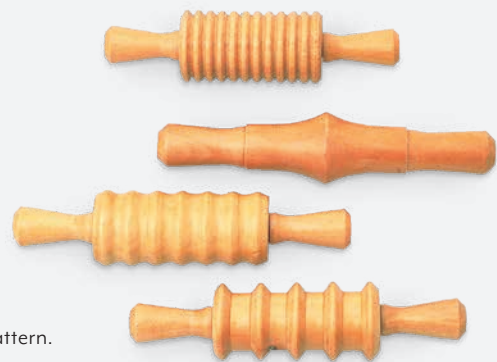

A. Heavy-Duty Wire Clay Cutter

Heavy-gauge wire with curved wooden handles at each end. 24" wire.

9731562 — $5.40 12+ $4.95

B. Kemper Stainless Steel Clay Cutter

3" hardwood, toggle handles firmly fastened to approximately 18" of stainless steel wire or nylon cord.

9735872 — $2.80

C. Clay Cutter

Hardwood 3" toggle handles. 18" cutter.

4300201 Wire Cutter — $3.80
12+ $3.55

4300202 Nylon Cutter — $1.85
12+ $1.29

D. Wood Rolling Pin

One-piece barrel construction is easy to clean. 1 3/4" dia. x 10"L barrel.

WA31559 — $7.60

E. French Dowel Rolling Pin

Perfectly proportioned, 20 1/2" x 1 3/4" dowel has a gentle taper for smooth rolling. Maple.

WA20635 — $12.99

F. Rolling Pins

Solid maple rolling pins are kiln dried. Satin finish with mineral oil treatment. 3" dia.

18". 11" barrel.

5300123 — $24.25

24". 16 3/4" barrel.

5300124 — $29.00