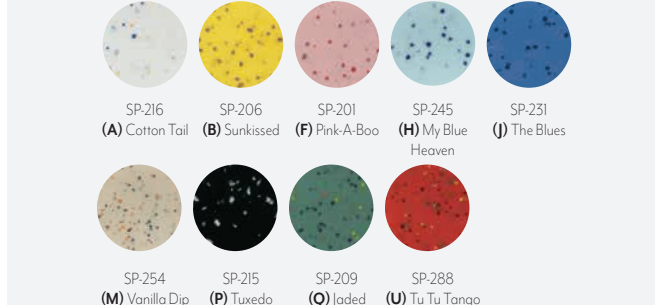

Indicate color by letter code: 9724023(A)
9724023 — \$19.95 Mix 12+ \$18.27

SCULPTURE & CERAMICS

Low Fire Glaze

Mayco® Speckled Stroke & Coat® Glazes
Use in combination with opaque Stroke & Coat®. Use as an accent color for a rich, textured look. Fire to shelf Cone 06. Can be high fired up to shelf Cone 6 or higher. Pints.