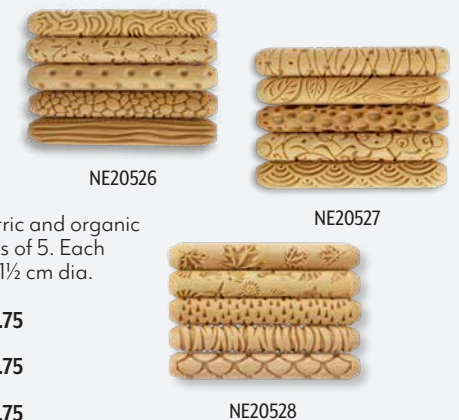

NEW

Clay Hand Rollers

Roll with your hand across a slab of clay or play dough to create geometric and organic patterns. Packs of 5. Each roller 4"L and 1 1/2 cm dia.

NE20526 Set 1, Pack of 5 — $79.75

NE20527 Set 2, Pack of 5 — $79.75

NE20528 Set 3, Pack of 5 — $79.75