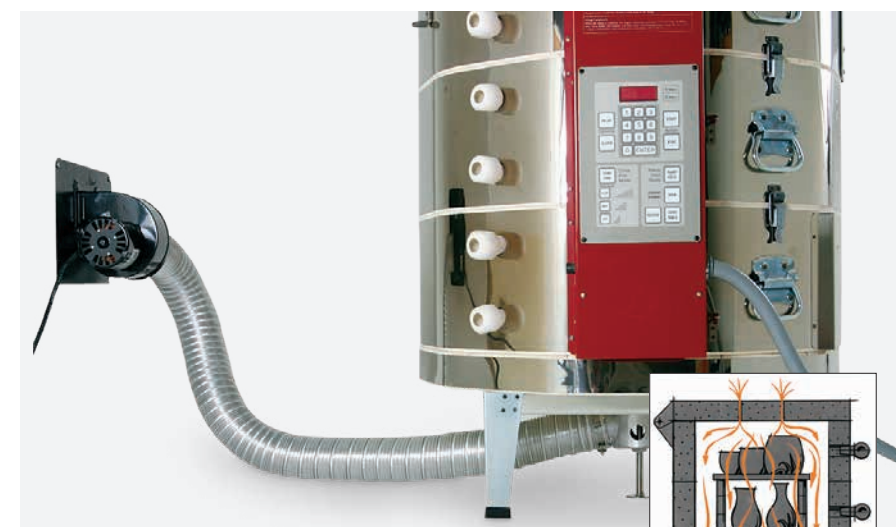

Skutt EnviroVent2™ Ventilation System

Designed to extract fumes from an electric kiln and vent them outdoors. Vent is wall mounted, moving the vent motor away from under the kiln so the motor is not exposed to the heat and cannot transfer any vibration into the kiln. Since vent is wall mounted, it pulls air through the duct work instead of pushing it so if a leak ever formed in the duct work, the fumes would not be pushed into the room. The 120V motor allows you to vent 2 kilns up to 12 cu. ft. each, or one kiln between 12 and 24 cu. ft. An additional adapter kit is needed to vent two kilns. Heat exiting blower is 160° F maximum. ***Z52170 — $650.00**
*EXCLUDED FROM DISCOUNTS
Z300135 Universal Peephole Plug — $8.25