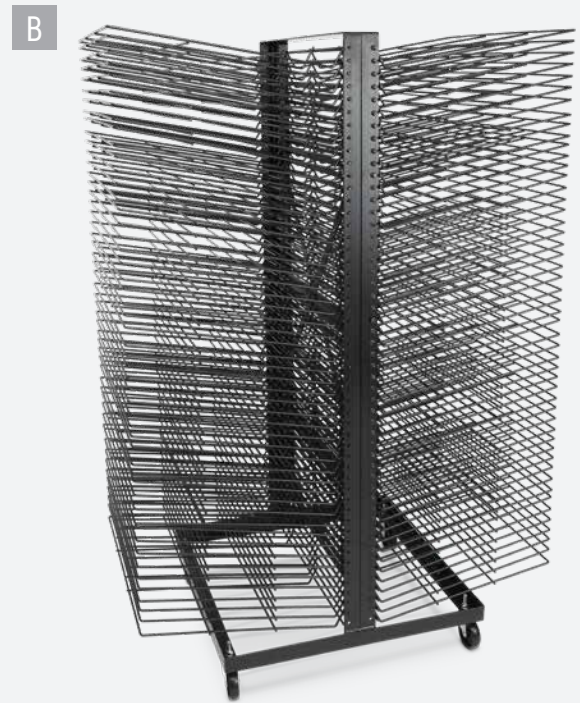

B. Nasco Jumbo Back-to-Back 100-Shelf Drying Rack
Heavy-duty construction, 100 tiers, 3" swivel casters. Large 18" x 24" trays hold artwork measuring up to 24" x 30". Angle iron frame is finished with black baked-on epoxy. 40" x 24" x 58"H. 9708414 – $1,122.00

ONLY AT NASCO

ONLY AT NASCO

NASCO DRYING RACKS

Constructed of top-grade materials and assembled with the highest-quality standards. Specifically designed to meet the requirements of today's art classrooms. Not only do the designs make sense, they save money, too. Strong-welded construction with black baked-on epoxy finish. Shipped FedEx® unless noted otherwise.

- The best quality, size, and price
- Simplistic design
- Economically priced
- Built to last a lifetime
- Professional quality
- Pile on the paper and paintings