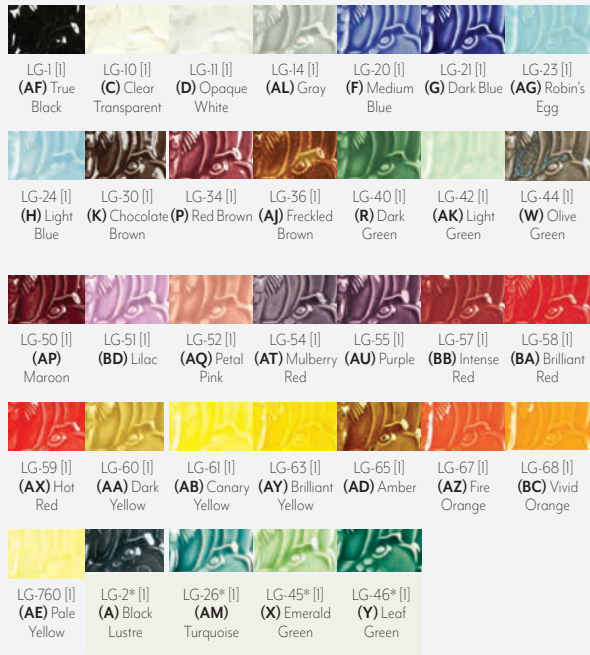

Glaze No.	9701455	Color	Each	Mix 24+	Gallon Product No.	Each
LG-1	(AF)	True Black Clear	$20.00	$18.00	9728324(A)	$100.00
LG-10	(C)	Transparent	$20.00	$18.00	9703256	$75.50
LG-11	(D)	Opaque White	$20.00	$18.00	9728324(B)	$78.00
LG-14	(AL)	Gray	$20.00	$18.00	—	—
LG-20	(F)	Medium Blue	$20.00	$18.00	—	—
LG-21	(G)	Dark Blue	$27.00	$24.30	—	—
LG-23	(AG)	Robin's Egg	$20.00	$18.00	—	—
LG-24	(H)	Light Blue	$20.00	$18.00	—	—
LG-30	(K)	Chocolate Brown	$20.00	$18.00	—	—
LG-34	(P)	Red Brown	$27.00	$24.30	—	—
LG-36	(A)	Freckled Brown	$27.00	$24.30	—	—
LG-40	(R)	Dark Green	$20.00	$18.00	—	—
LG-42	(AK)	Light Green	$20.00	$18.00	—	—
LG-44	(W)	Olive Green	$20.00	$18.00	—	—
LG-50	(AP)	Maroon	$27.00	$24.30	—	—
LG-51	(BD)	Lilac	$27.00	$24.30	—	—
LG-52	(AQ)	Petal Pink	$20.00	$18.00	—	—
LG-54	(AT)	Mulberry Red	$27.00	$24.30	—	—
LG-55	(AU)	Purple	$27.00	$24.30	—	—
LG-57	(BB)	Intense Red	$27.00	$24.30	—	—
LG-58	(BA)	Brilliant Red	$27.00	$24.30	—	—
LG-59	(AX)	Hot Red	$27.00	$24.30	—	—
LG-60	(AA)	Dark Yellow	$20.00	$18.00	—	—
LG-61	(AB)	Canary Yellow	$20.00	$18.00	—	—
LG-63	(AY)	Brilliant Yellow	$20.00	$18.00	—	—
LG-65	(AD)	Amber	$27.00	$24.30	—	—
LG-67	(AZ)	Fire Orange	$27.00	$24.30	—	—
LG-68	(BC)	Vivid Orange	$27.00	$24.30	—	—
LG-760	(AE)	Pale Yellow	$20.00	$18.00	—	—
LG-2*	(A)	Black Lustre	$20.00	$18.00	—	—
LG-26*	(AM)	Turquoise	$20.00	$18.00	—	—
LG-45	(X)	Emerald Green	$20.00	$18.00	—	—
LG-46*	(Y)	Leaf Green	$20.00	$18.00	—	—

AMACO® Glaze K-6 Classroom Sampler Pack

Pack of 12 includes 1 pint each of true black, clear transparent, dark blue, light blue, freckled brown, light green, chrome green, maroon, purple, brilliant red, brilliant yellow, and fire orange. Low fire Cone 05. Lead free and nontoxic. **BULK 9724764 — $245.95**

AMACO® Lead-Free Low Fire Opalescent Glazes (Cone 05)

Iridescent pearl-like colors flow and pool in texture. Recommended firing temperature: Cone 05 (1911° F). All food safe. AP colors are lead free and nontoxic. Pints. (*Indicates CL label.)

Glaze No.	Product No.	Color	Glaze No.	Product No.	Color
O-10	(K)	Transparent Pearl	O-57	(G)	Mottled Burgundy
O-11	(A)	White Clover	O-2*	(J)	Black Tulip
O-12	(L)	Tawny	O-20*	(B)	Bluebell
O-30	(N)	Autumn Leaf	O-21*	(M)	Aquamarine
O-42	(E)	Moss Green	O-23*	(C)	Sapphire Blue
O-52	(F)	Fuchsia	O-26*	(D)	Turquoise
O-54	(P)	Dusty Rose			

Indicate color by letter code: 9300114(K) **9300114 — $20.00 Mix 24+ $18.15**