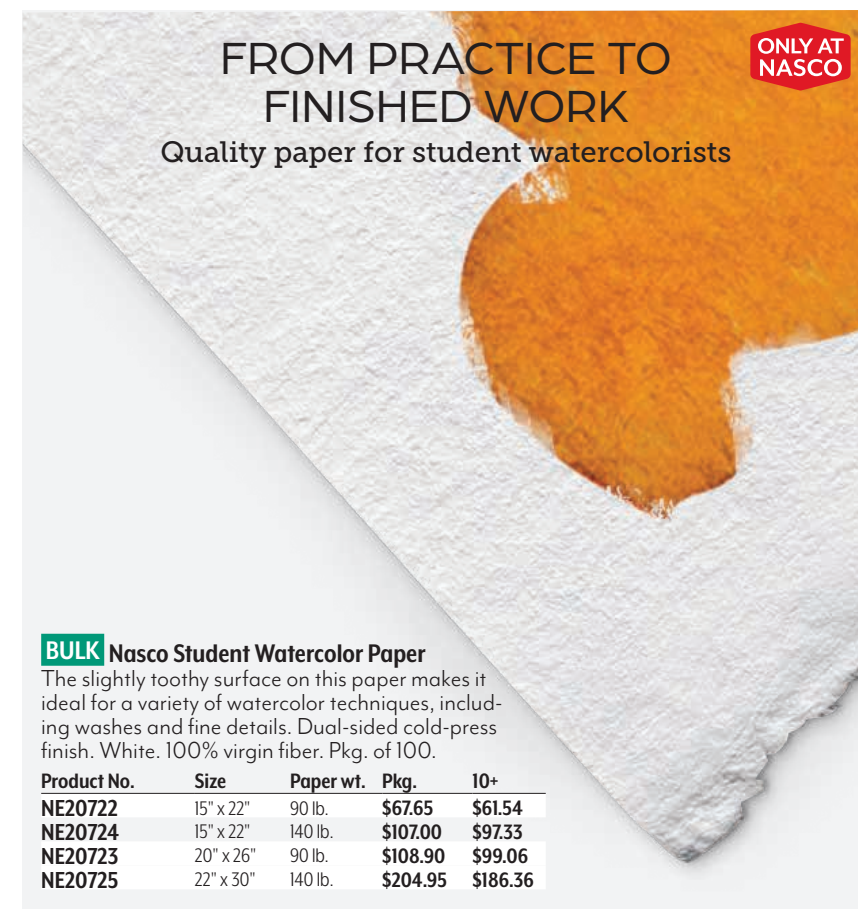

Oxford-Finish Watercolor Paper
Student-grade paper is an economical solution for providing artists with paper for watercolor projects. Not acid free/neutral pH. Pkgs. of 125, 19" x 25", 90 lb.
BULK 9727645 — $63.75 4+ $52.26

BULK Nasco Student Watercolor Paper
The slightly toothy surface on this paper makes it ideal for a variety of watercolor techniques, including washes and fine details. Dual-sided cold-press finish. White. 100% virgin fiber. Pkg. of 100.

Product No.	Size	Paper wt.	Pkg.	10+
NE20722	15" x 22"	90 lb.	$67.65	$61.54
NE20724	15" x 22"	140 lb.	$107.00	$97.33
NE20723	20" x 26"	90 lb.	$108.90	$99.06
NE20725	22" x 30"	140 lb.	$204.95	$186.36