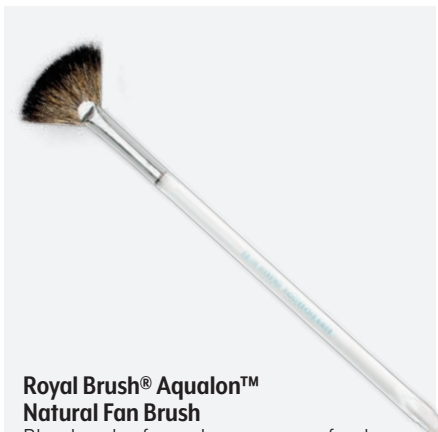

Royal Brush® Aqualon™ Natural Fan Brush

Blend and soften edges or create feathery brush strokes with this semicircular brush. Synthetic filament and clear acrylic handle. Ferrule is nickel-plated brass. Size 6. **9731589 — $3.50 12+ $3.27**