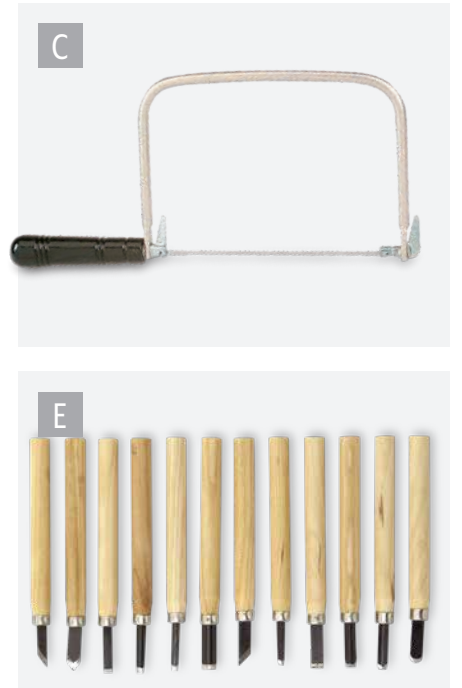

A. Claw Nail Hammer
 Fiber handle with rubber grip. 16-oz. claw.
9703598 — \$8.95

B. Fiskars® Hand Drill
 Perfect for hanging artwork. Easily handles general drilling through drywall, woods, laminates and more with manual hand crank for precise, controlled power. Keyless chuck. Includes 4 drill bits. Fold-down handle for compact storage.
9742862 — \$34.95