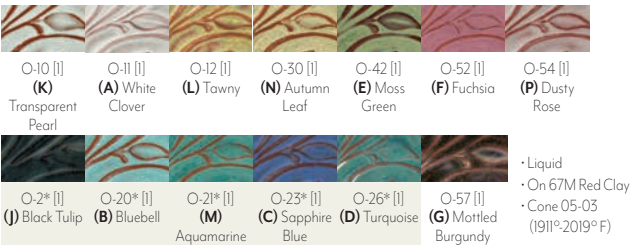

AMACO® DC-10 Clear Dipping Glaze. For dipping. Application is uniform. Cone 05. Nontoxic and lead free. **Gallon. 9724981 — $58.00**

Numbers highlighted in light blue denote the AP (nontoxic) label.

Numbers with an asterisk and highlighted in light green denote the CL (cautions required) label.

Dinnerware Safe