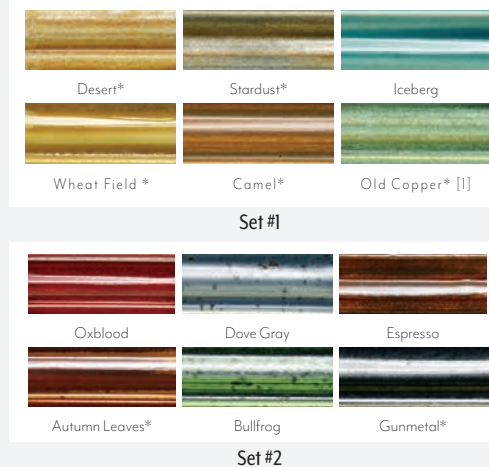

Spectrum® Low Fire Stoneware Glazes

Gives the look of stoneware. Create effects by layering. Fire glazes to Cone 06/04. Lead free, dinnerware safe. Pint jars.
*Indicates CL label.
Set #1. Includes 1 jar each of desert, stardust, iceberg, wheat field, camel, and old copper.
9726985 — $125.00
Set #2. Includes 1 jar each of oxblood, dove gray, espresso, autumn leaves, bullfrog, and gunmetal.
9733317 — $130.00