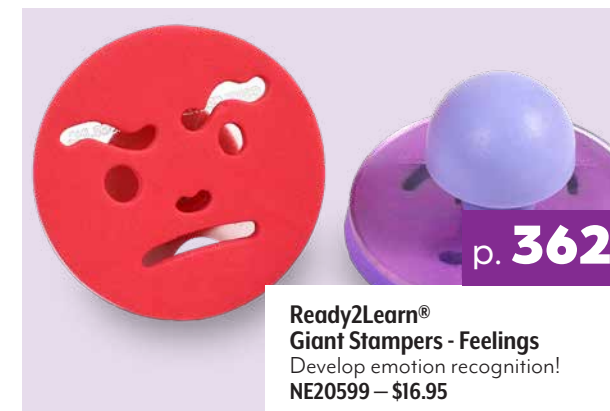

p. 273

Crayola® No-Bake Sculpting Clay
Holds fine details as it dries and adheres to multiple surfaces
NE20639 — \$13.50

p. 234

p. 398

Slice® Craft Knives and Precision Cutters
Precision cutting combined with safety
NE20566 Craft Knife — \$12.40
NE20570 Craft Knife with Safety Cap — \$14.30
NE20567 Precision Cutter — \$8.55
NE20568 Retractable Precision Cutter — \$12.40

NEW

p. 362

Ready2Learn® Giant Stampers - Feelings
Develop emotion recognition!
NE20599 — \$16.95

p. 362

Ready2Learn® Jumbo Washable Stamp Pad - Skin Tones
Quick-dry, fade-resistant & acid-free
NE20600 — \$14.50