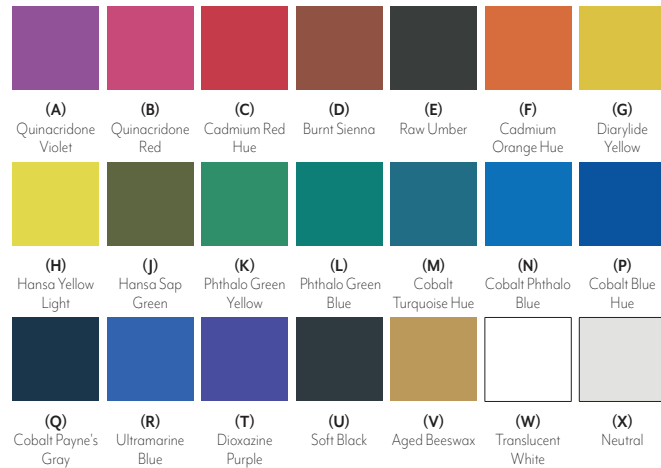

GET THE LOOK OF ENCAUSTIC WITHOUT THE CLEANUP

This ready-to-use acrylic is designed to recreate the sheer, luminous qualities of traditional beeswax encaustic. You can easily model, layer, texture, or stencil the thick-bodied paint with a palette knife, brush, or texture tool for stunning results.