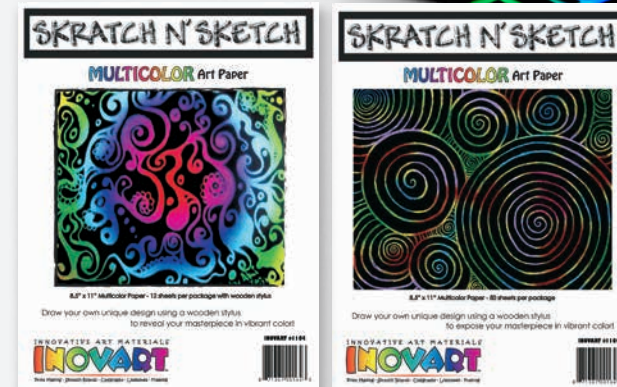

9731480

9731481

Skratch N' Sketch Art Paper

Scratch off the black top coat to create unique textures and designs. Use a pointed or blunt wooden stylus or traditional Skrtch nib and pen tools to reveal the vibrant paper underneath. Or take a drawing or printout, place it on top of the Skrtch N' Sketch paper, and trace over the image to reveal an outline on the paper. Easy, safe, clean, and nontoxic. Includes wood stylus. 8½" x 11½".

Product No.	Sheets	Pkg.	12+
9731480	12	$8.35	$7.65
9731481	50	$32.15	$30.45