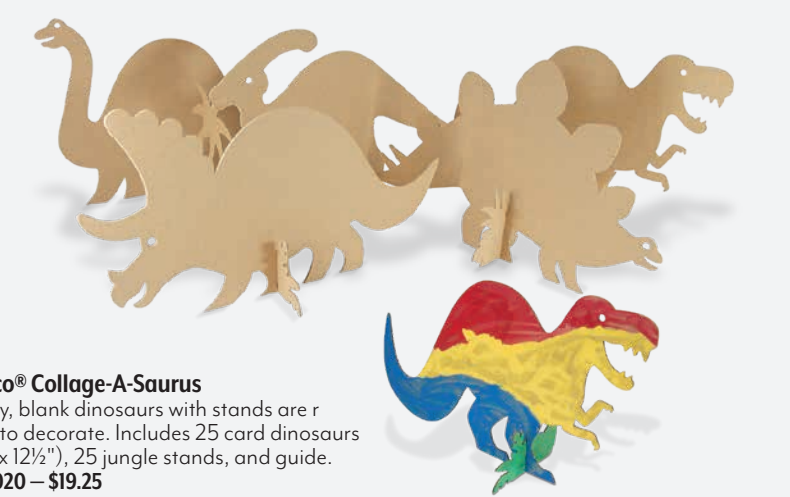

Roylco® Collage-A-Saurus
Sturdy, blank dinosaurs with stands are ready to decorate. Includes 25 card dinosaurs (7½" x 12½"), 25 jungle stands, and guide.
9737020 — $19.25