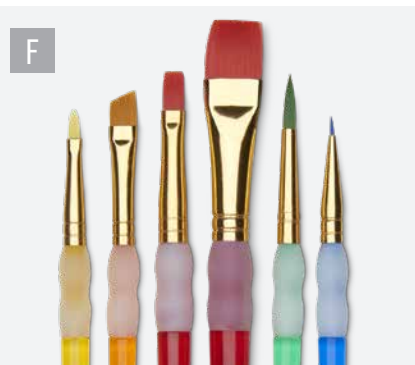

BULK Royal Brush® Classroom Value Packs

Individual brush sets include a brush drying storage rack.

Golden Taklon Flat Brushes. For acrylic, tempera, and watercolors. Set of 30 includes 5 each of sizes 2, 4, 6, 8, 10, and 12.

9742726 — $18.00 3+ $15.59

Golden Taklon Round Brushes. For acrylic, tempera, and watercolors. Set of 30 includes 5 each of sizes 1, 3, 6, 8, 10, and 12.

9742727 — $18.00 3+ $15.59

Golden Taklon Brush Combo. For acrylic, tempera, and watercolors. Set of 30 includes 5 each of sizes 3, 6, and 10 rounds and 4, 8, and 12 flats.

9727731 — $18.90

3+ $16.37

Soft Natural Hair Brushes.

For oil, acrylic, tempera, and watercolors. Includes 144 pieces in rounds size 1, 3, and 5.

9727738 — $18.45

3+ $15.98

A. Royal Brush® Big Kid's Choice™ Round and Flat Set

Brushes are designed with thick handles with soft rubber grips for easy use by small hands. Dyed synthetic hair matches the handle color allowing the brush type to be easily recognized at a glance. Short handle brushes consist of synthetic filament of multiple diameters, acrylic handles, and gold-anodized aluminum ferrules. Set of 4 includes flat size 12, wash size ¾", and round sizes 10 and 16.

9741810 — $7.25

B. Royal Brush® Wisp Variety Brushes

Brush heads come in a variety of shapes and sizes. Set of 3 contains a ¾" filbert, ¼" fan, and ¾" angle brush.

9730058 — $6.75 6+ $5.61

Royal Brush® Big Kid's Choice™ Mixed Brush Sets

C. Deluxe Angular Set. Includes ⅛", ¼", ⅜", ½", and ⅝" angulars.

9718888 — $7.85 6+ $7.28

D. Deluxe Round Set. Includes 10/0, 2, 4, 6, 8, and 10 rounds.

9718889 — $7.85 6+ $7.28

E. Deluxe Detail Set. Includes 1 and 10/0 liners; 1 and 10/0 scripts; 10/0 round; and ¼" angular.

9718890 — $7.85 6+ $7.28

F. Deluxe Beginner Set. Includes shader 6, liner 10/0, angular ¼", round 4, filbert 2, and glaze ⅝".