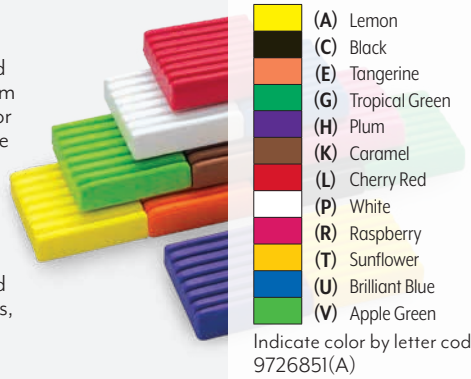

FIMO® Soft Polymer Clay

Brilliant color intensity, fade proof, and odorless. When unhardened or soft-kneaded it can be used again and again if well packed and stored at room temperature. Knead colors together for different shades. After modeling, place in a preheated oven at 265° F (130° C) for 10–20 minutes. Baked FIMO® can be added to and baked again, as long as it has not been varnished. Hardened clay can be carved, sawed, filed, cut, and painted. Watertight and washable. Decorate with acrylic paints, markers, etc. 2-oz. blocks. Individually wrapped. 2 1/4" x 2 1/4" x 1/2". 9726851 – $2.65 Mix 10+ $2.02

Indicate color by letter code: 9726851(A)