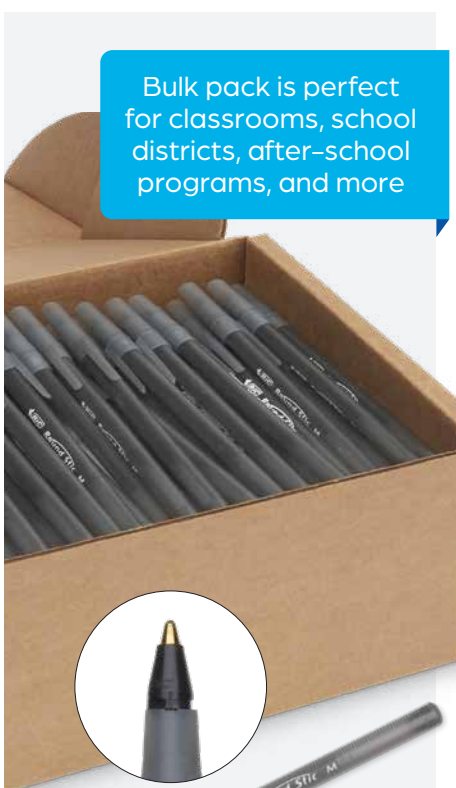

BIC® Round Stic® Xtra-Life Ball Pen Xtra-Value Pack

Reliable tungsten carbide ball point. Flexible, round, translucent barrel. Non-refillable. 1.0 medium point. Box of 240. Assorted box contains 120 black, 80 blue, and 40 red. **9742645** Black
9742646 Blue
Each — **$38.50**