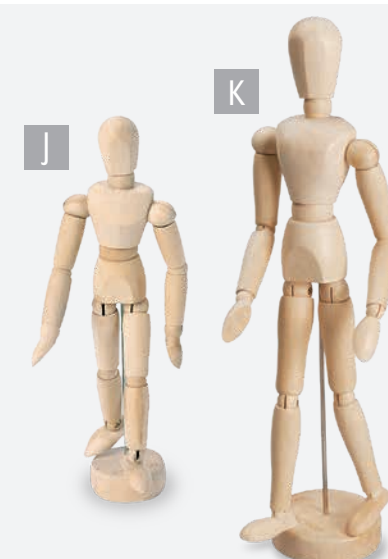

ONLY AT NASCO

Nasco Acrylic Self-Portrait Mirror

Large 8½" x 11" mirror has a 3½" base for stability. Slightly tilted for easy viewing by student. 1.8 mm thick acrylic. 9715071 – $12.40 6+ $11.17

ONLY AT NASCO

Set up one mirror for two students to work at the same time

Nasco Double-Sided Self-Portrait Mirror

Two students can do self-portraits simultaneously. Strong acrylic mirror features rounded corners for safety. Each side measures 8½" x 11". 9716687 – $17.75 6+ $16.09

ONLY AT NASCO

A. Nasco Personal Mirror

Economical, acrylic mirror has safe, rounded corners and magnetic back. Pkg. of 12, 5" x 7". 9721882 – $48.80

B. Plastic Mirror

Economical mirror for symmetry drawings. 3" x 5". 9727797 – $1.15 12+ $1.00

C. Sandpaper Block

Pad of medium-tooth sandpaper mounted on a wooden handle. For pointing charcoal, pencils, and pastels. Pkg. of 12. 9702856 – $12.05 6+ $11.36

D. Draftsman's Duster

An excellent brush for dusting coarse painting surfaces before sketching or for clean up. 100% horsehair bristles set in a 10" plastic handle. 6" brushing surface. 9705811 – $5.80

E. Roylco® Stand Up Self-Portrait Kit

Draw, paint, or collage on the cardboard and then flip and fold to make a 3-D portrait. The nose, mouth, and eye positions are indicated with subtle dots. Includes teacher's guide and 40 self-portraits. Finished faces measure 9" x 6¼". 9727933 – $20.30

Grid Rolls

34" x 200' tablet paper rolls.

F. 9712671 1" Grid G. 9712672 ½" Grid Each – $39.50

H. Economy Graph Paper Pad

White with ¼" blue grid lines. Excellent for drafting, sketching, or dimensional drawing. 50 sheets, ¼" grid, 11" x 17". 9706100 – $3.25

I. Economy Graph Paper Ream

White graph paper with 4 squares per inch. 500 sheets, 8½" x 11". 9719089 – $12.95 4+ $11.68

Roylco® Perfect Perspectives Rooms