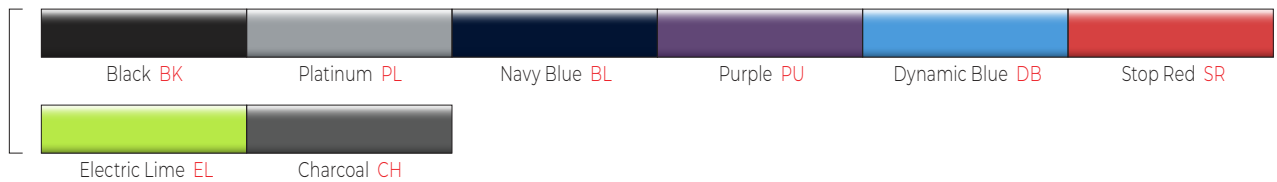

Vinyl Edge Colors

Leg Colors