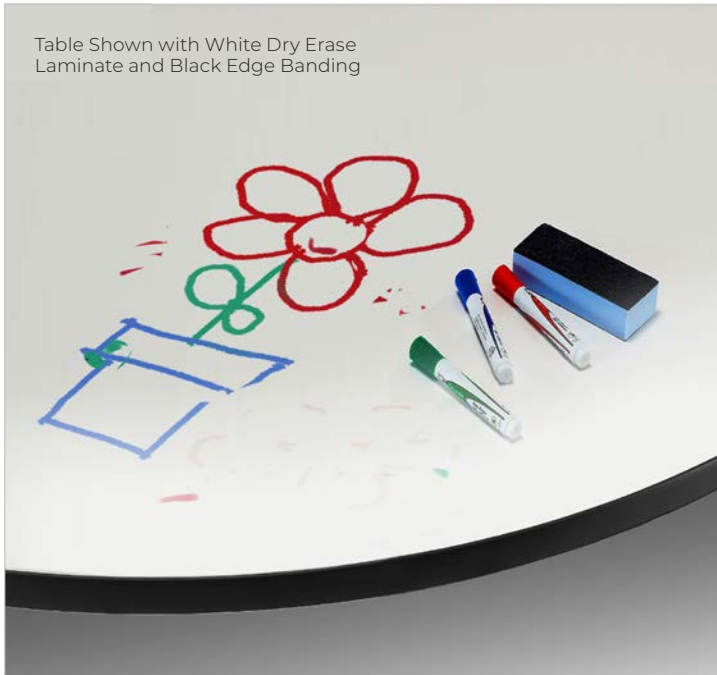

## Classic Dry Erase Tables

The Allied Classic Dry Erase tables have become the "Gold Standard" in the industry. Superior materials and workmanship, combined with premium ultra high-gloss dry erase laminates provide maximum versatility that will look great and last for years. Ideal in classrooms, meeting rooms and community rooms.

Table Shown with White Dry Erase Laminate and Black Edge Banding