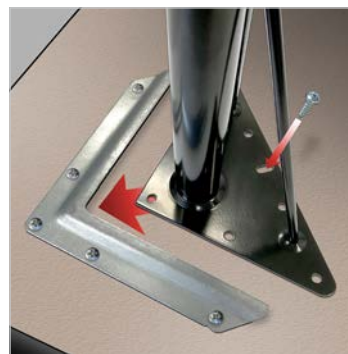

Precision Leg Fastening System